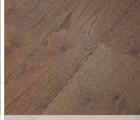

7077 Summit