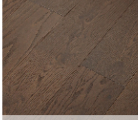

7079 Vale

shawfloors.com