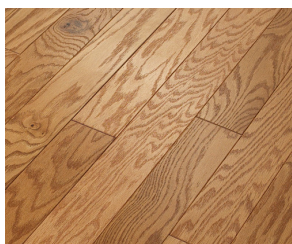

MADE IN THE USA

ARDEN OAK 3.25

Colors

135 Rustic Natural

223 Caramel

543 Weathered

780 Gunstock

874 Hazelnut