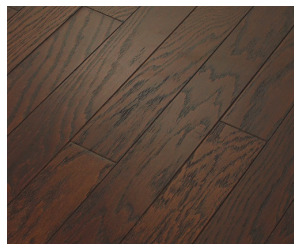

MADE IN THE USA

ARDEN OAK 3.25

Colors

135 Rustic Natural

223 Caramel

543 Weathered

780 Gunstock

874 Hazelnut