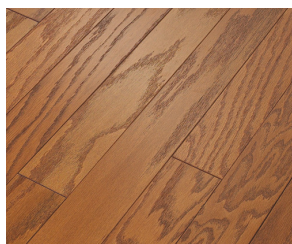

MADE IN THE USA

ARDEN OAK 3.25

Colors

135 Rustic Natural

223 Caramel

543 Weathered

780 Gunstock

874 Hazelnut