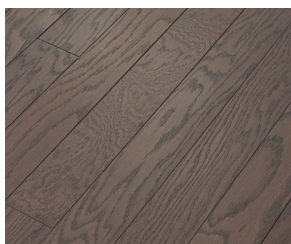

MADE IN THE USA

ARDEN OAK 3.25

Colors

135 Rustic Natural

223 Caramel

543 Weathered

780 Gunstock

874 Hazelnut