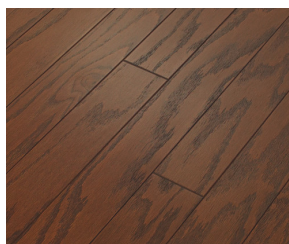

MADE IN THE USA

ARDEN OAK 3.25

Colors

135 Rustic Natural

223 Caramel

543 Weathered

780 Gunstock

874 Hazelnut