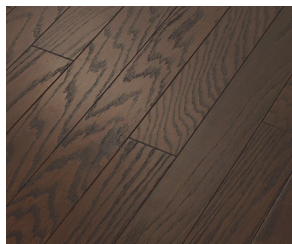

7011 Chocolate