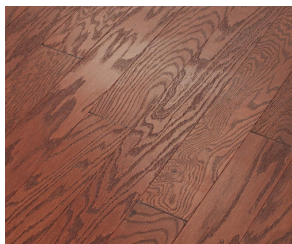

ARDEN OAK 3.25

Colors

947 Cherry