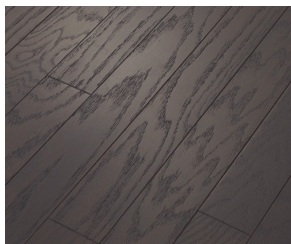

5013 Charcoal