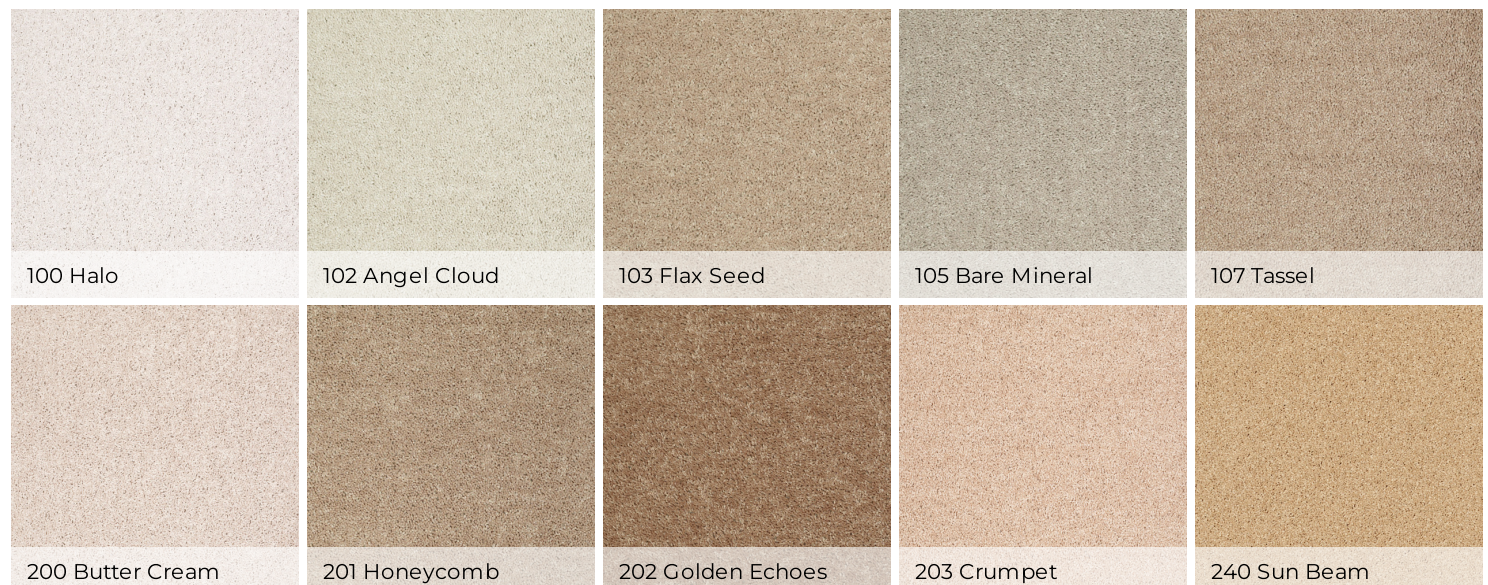

CARPET

All Star Weekend I 12'

Soft Surface - Shaw Floors

705 Coffee Bean

	US Units	Metric Units
Style Number	E0143	
Product Type	Soft Surface - Shaw Floors	
Description	Texture	
Fiber	100% PET Polyester	
Dye Method	Continuous Dyed	
Primary Backing	Polypropylene	
Secondary Backing	ClassicBac®	
Product Size	12 ft	3.66 m
Face Weight	17.6 oz/yd ²	596.7 g/m ²
Finished Pile Thickness	0.41 in	10.41 mm
Gauge	5/32 in	25.2 per 10 cm
Tufts	5.6 per in	22 per 10 cm
Density	1545 oz/yd ³	0.057 g/cm ³
Twist Information	5.0	
Number of Colors	40	
Pill Test	Pass	
Durability Rating	2.25	
Total Recycled Content	0% (Pre-Consumer 0% Post-Consumer 0%)	
Warranty	Shaw 10 Year Warranty	
Maintenance	Carpet Care & Maintenance Guide	
Environmental	Environmental Product Declaration (EPD) CRI® Green Label Plus (GLP9984)	

Colors

721 Desert Sunrise

740 Barn Beam

801 Red Wine

902 Royal Purple

931 Grape Slushy