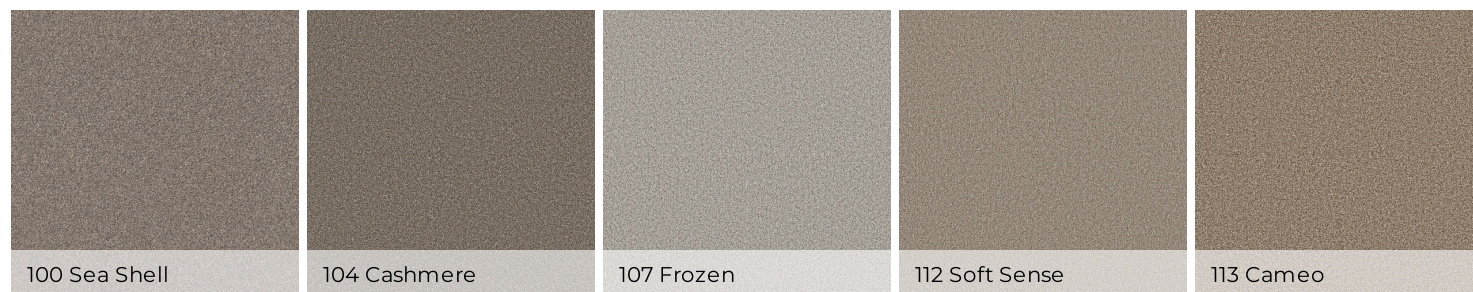

CARPET

Artistic Fusion I Soft Surface - Shaw Floors

756 Midnight Brown

	US Units	Metric Units
Style Number	5E574	
Product Type	Soft Surface - Shaw Floors	
Collection	Pet Perfect Plus	
Description	Texture	
Fiber	100% ANSO® High Performance PET	
Dye Method	Predyed	
Primary Backing	Polypropylene	
Secondary Backing	LifeGuard® Spill-Proof Technology®	
Product Size	12 ft	3.66 m
Face Weight	43.9 oz/yd ²	1488.5 g/m ²
Finished Pile Thickness	0.53 in	13.46 mm
Gauge	3/16 in	21 per 10 cm
Tufts	7.7 per in	30 per 10 cm
Density	2989 oz/yd ³	0.111 g/cm ³
Twist Information	NaN	
Number of Colors	18	
Pill Test	Pass	
FHA Data UM44D		
Certification Number	53204	
Type	I	
Class	1&2	
Texture	B	
Durability Rating	3.75	
Total Recycled Content	24.35% (Pre-Consumer 0% Post-Consumer 24.35%)	
Warranty	Pet Perfect Plus 25 Year Limited Residential Broadloom Carpet Warranty 30 Day Customer Satisfaction	
Maintenance		
Environmental	Environmental Product Declaration (EPD) CRI® Green Label Plus (GLP9970)	

Colors

Artistic Fusion I

CARPET

				
116 Warm Light	118 Moonwalk	207 Honeycomb	401 Ocean	402 Refined
				
403 Sea Ice	501 Ashes	502 Shadow	509 Vintage	651 Orange Oxide
				
706 Cafe Noir	708 Urban Rustic	756 Midnight Brown		