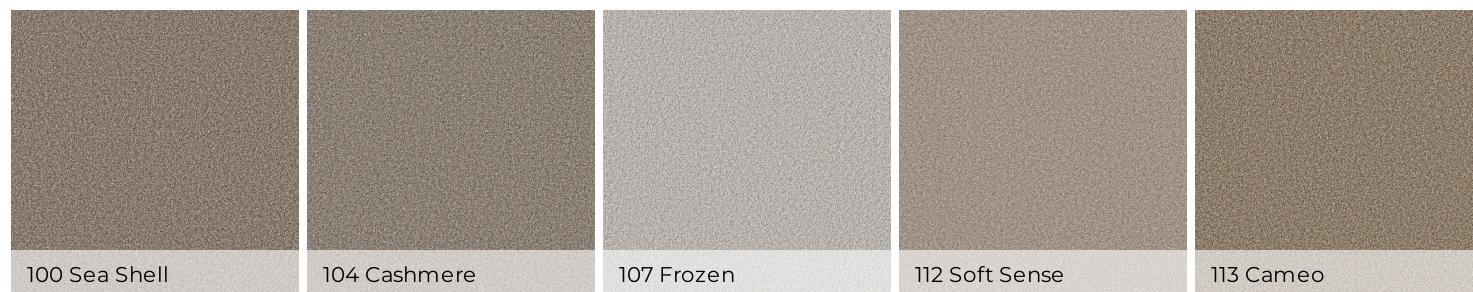

CARPET

Artistic Fusion II

Soft Surface - Shaw Floors

756 Midnight Brown

	US Units	Metric Units
Style Number	5E575	
Product Type	Soft Surface - Shaw Floors	
Collection	Pet Perfect Plus	
Description	Texture	
Fiber	100% ANSO® High Performance PET	
Dye Method	Predyed	
Primary Backing	Polypropylene	
Secondary Backing	LifeGuard® Spill-Proof Technology®	
Product Size	12 ft	3.66 m
Face Weight	58.5 oz/yd ²	1983.5 g/m ²
Finished Pile Thickness	0.58 in	14.73 mm
Gauge	3/16 in	21 per 10 cm
Tufts	8.8 per in	35 per 10 cm
Density	3662 oz/yd ³	0.135 g/cm ³
Twist Information	5.68	
Number of Colors	18	
Pill Test	Pass	
FHA Data UM44D		
Certification Number	53205	
Type	I	
Class	1&2	
Texture	B	
Durability Rating	4.00	
Total Recycled Content	27.90% (Pre-Consumer 0% Post-Consumer 27.90%)	
Warranty	Pet Perfect Plus 25 Year Limited Residential Broadloom Carpet Warranty 30 Day Customer Satisfaction	
Maintenance		
Environmental	Environmental Product Declaration (EPD) CRI® Green Label Plus (GLP9970)	

Colors

Artistic Fusion II

CARPET

				
116 Warm Light	118 Moonwalk	207 Honeycomb	401 Ocean	402 Refined
				
403 Sea Ice	501 Ashes	502 Shadow	509 Vintage	651 Orange Oxide
				
706 Cafe Noir	708 Urban Rustic	756 Midnight Brown		