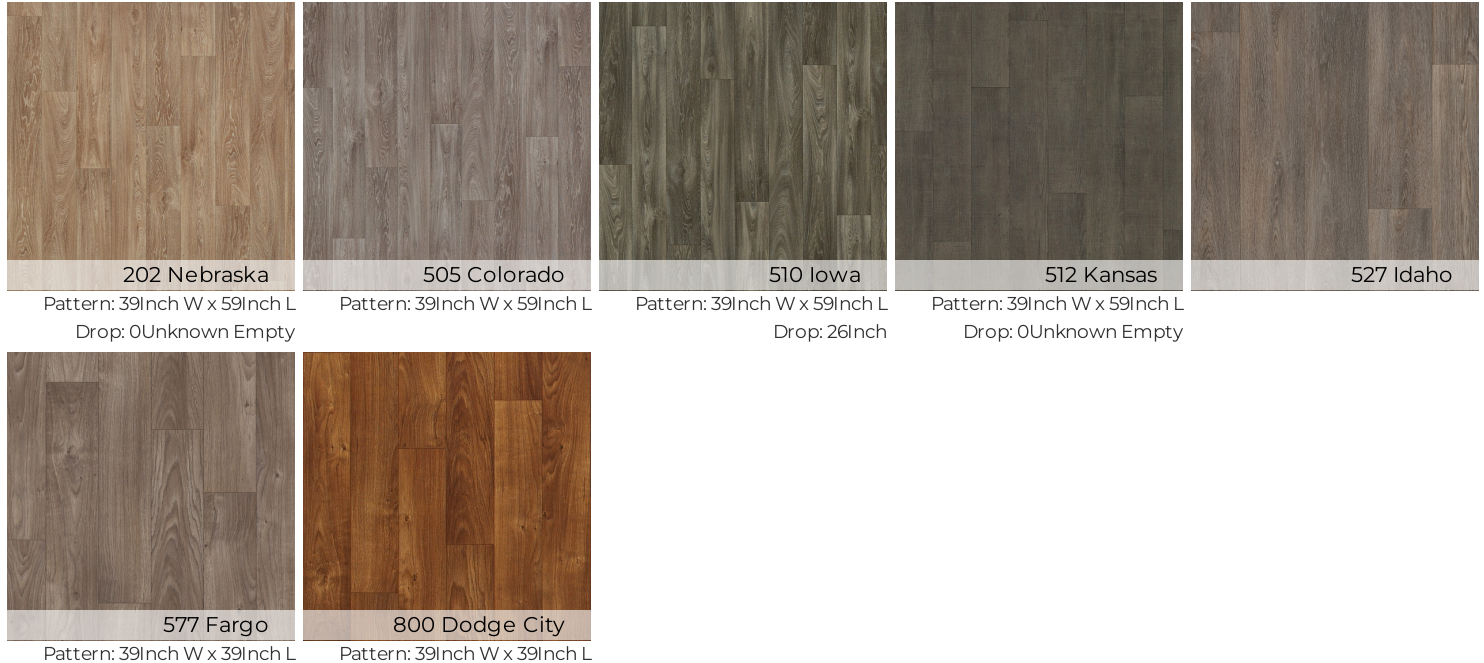

# LUXURY VINYL

**CHISHOLM**  
fiberglass sheet

800 Dodge City

	US Units	Metric Units
<b>Style Number</b>	<b>SA612</b>	
<b>Construction</b>	Residential Resilient - Sheet	
<b>Profile</b>	Direct Glue	
<b>Size</b>	144" x 1572"	365.76 cm x 3992.88 cm
<b>Overall Thickness</b>	0.065"	1.654 mm
<b>Wear Layer Thickness</b>	10 mil (0.01")	0.3 mm
<b>Finish</b>	Opticlean Urethane	
<b>Installation Methods</b>	Direct Glue	
<b>Installation Grade</b>	Above, On, Below	
<b>FloorScore Certified</b>	Yes	
<b>Residential Warranty</b>	10 Years	
<b>Installation</b>	<a href="#">Duratru Resilient Flooring Installation Guide</a>	
<b>Radiant Panel (ASTM E648)</b>	Passes, Class I	

## Features

This style features the wide width sturdy boards that helped the Pioneers settle in the mid-west. The stunning wood designs are depicted in large format robust sheet vinyl just the actual boards themselves. Colors that match the rustic/weathered look of the plains.

## Colors

## Suggested Adhesive

Style Name	Style Number
SHAW 350 PS ADH 4G	VS024
124VS	SHAW 350 PS ADH 1G
053VS	153VS
VS186	100SA
SHAW SV-1200 4 GAL	VS187
101BA	

MADE IN THE USA