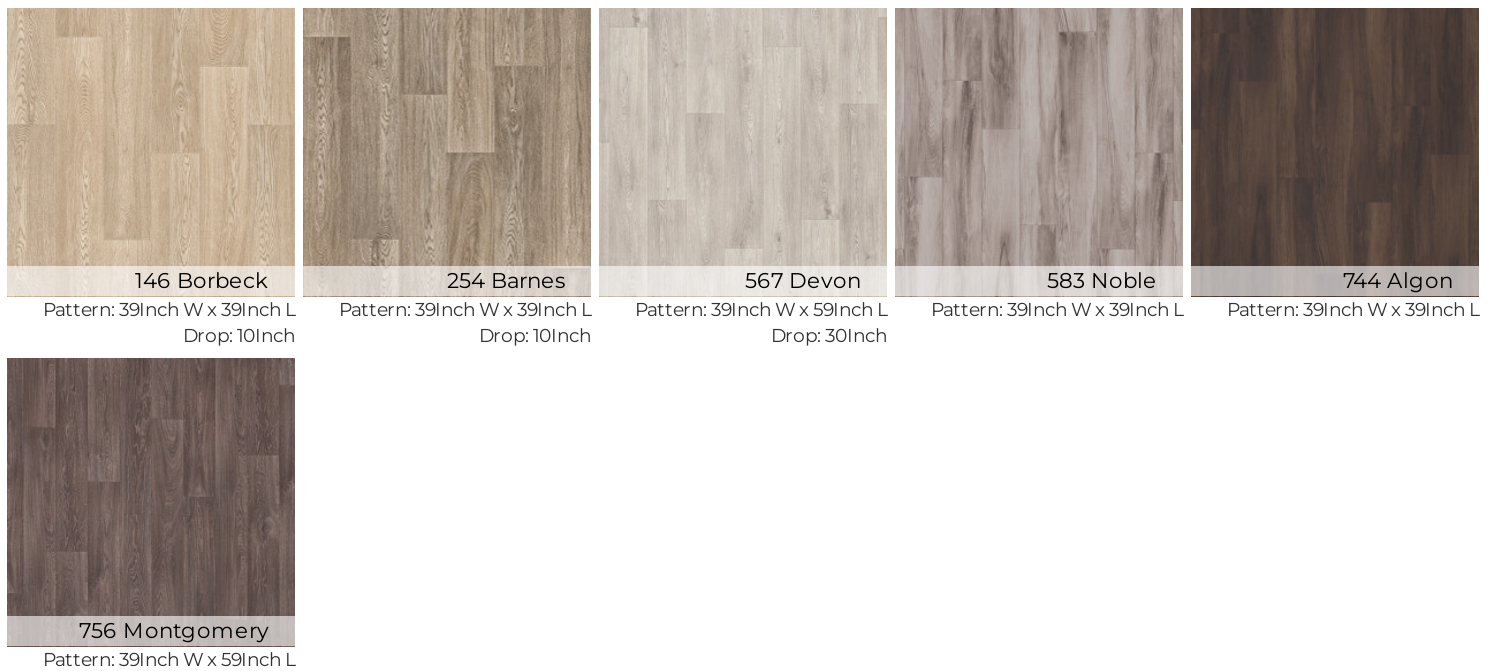

LUXURY VINYL

Cottage Chic
fiberglass sheet

756 Montgomery

	US Units	Metric Units
Style Number	1048V	
Construction	Residential Resilient - Sheet	
Profile	Direct Glue	
Overall Thickness	0.065"	1.651 mm
Wear Layer Thickness	10 mil (0.01")	0.3 mm
Finish	Opticlean Urethane	
Installation Methods	Direct Glue	
Installation Grade	Above, On, Below	
FloorScore Certified	Yes	
Residential Warranty	10 Year Residential Sheet Vinyl Limited Warranty	
Installation	Residential Sheet Flooring Installation Guidelines	
Maintenance	Residential Resilient Maintenance	
Radiant Panel (ASTM E648)	Passes, Class I	

Colors

Suggested Adhesive

Style Name	Style Number
SHAW 350 PS ADH 4G	024VS
SHAW 350 PS ADH 1G	053VS
SHAW SV-1200 1 GAL	100SA
SHAW SV-1200 4 GAL	101SA