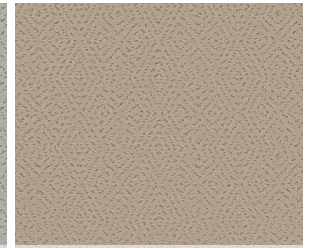

CARPET

Elaborate Artifact

Soft Surface - Shaw Floors

508 Rock Crystal

	US Units	Metric Units
Style Number	5E696	
Product Type	Soft Surface - Shaw Floors	
Collection	Pet Perfect Plus	
Description	Pattern Lcl	
Fiber	100% ANSO® High Performance Solution Dyed PET	
Dye Method	Predyed	
Primary Backing	Polypropylene	
Secondary Backing	LifeGuard® Spill-Proof Technology®	
Product Size	12 ft	3.66 m
Face Weight	40.9 oz/yd ²	1386.7 g/m ²
Finished Pile Thickness	0.39 in	9.91 mm
Gauge	1/8 in	31.5 per 10 cm
Tufts	21.3 per in	84 per 10 cm
Density	3775 oz/yd ³	0.14 g/cm ³
Twist Information	NaN	
Number of Colors	16	
Pattern Repeat	18 in W X 18 in L	45.72 cm W X 45.72 cm L
Pill Test	Pass	
Durability Rating	3.75	
Total Recycled Content	23.06% (Pre-Consumer 0% Post-Consumer 23.06%)	
Warranty	Pet Perfect Plus 25 Year Limited Residential Broadloom Carpet Warranty	
Maintenance	Carpet Care & Maintenance Guide	
Environmental	Environmental Product Declaration (EPD) CRI® Green Label Plus (GLP9970)	

Colors

508 Rock Crystal

509 Vintage

550 Lilac Gray

556 Gravity

700 Worn Path

706 Cafe Noir