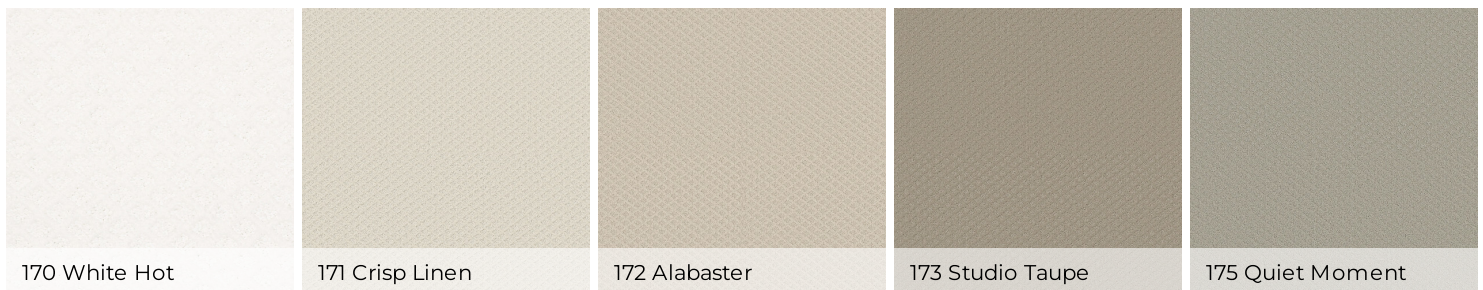

CARPET

Entwined With You

Soft Surface - Shaw Floors

783 Biscotti

	US Units	Metric Units
Style Number	E9808	
Product Type	Soft Surface - Shaw Floors	
Collection	Foundations	
Description	Pattern	
Fiber	100% ANSO® Nylon	
Dye Method	Continuous Dyed	
Primary Backing	Polypropylene	
Secondary Backing	ClassicBac®	
Product Size	12 ft	3.66 m
Face Weight	25 oz/yd ²	847.6 g/m ²
Finished Pile Thickness	0.37 in	9.4 mm
Gauge	1/8 in	31.5 per 10 cm
Tufts	11.0 per in	43 per 10 cm
Density	2374 oz/yd ³	0.088 g/cm ³
Twist Information	5.0	
Number of Colors	20	
Pattern Repeat	1.5 in W X 1.25 in L	3.81 cm W X 3.18 cm L
Pill Test	Pass	
FHA Data UM44D		
Certification Number	52247	
Type	I	
Class	1	
Texture	B	
Durability Rating	3.50	
Total Recycled Content	0% (Pre-Consumer 0% Post-Consumer 0%)	
Warranty	Shaw 20 Year Warranty With Stairs	
Maintenance	Carpet Care & Maintenance Guide	
Environmental	Environmental Product Declaration (EPD) CRI® Green Label Plus (GLP8878)	

Features

Tailored and refined, this classic diamond pattern will never go out of style. This is a perfect transitional pattern that can work if your style is traditional or modern.

Colors

				
182 Soft Honey	183 Sentimental	184 Boutique	473 Modern Spaces	477 Offshore Mist
				
480 Voyage	481 Moon Bay	570 Silhouette	574 Rock Crystal	576 Etched Glass
				
577 Metal	770 Park Avenue	771 Abbey Stone	773 Front Gate	783 Biscotti