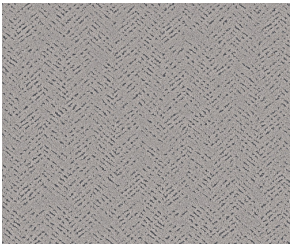

CARPET

Favoured Path Soft Surface - Shaw Floors

103 Marble

	US Units	Metric Units
Style Number	5E586	
Product Type	Soft Surface - Shaw Floors	
Collection	Pet Perfect	
Description	Pattern Loop	
Fiber	100% ANSO® High Performance PET	
Dye Method	Predyed	
Primary Backing	Polypropylene	
Secondary Backing	SoftBac®	
Product Size	12 ft	3.66 m
Face Weight	43.9 oz/yd ²	1488.5 g/m ²
Finished Pile Thickness	0.37 in	9.4 mm
Gauge	1/10 in	39.4 per 10 cm
Tufts	8.9 per in	35 per 10 cm
Density	4271 oz/yd ³	0.158 g/cm ³
Twist Information	5.2	
Number of Colors	15	
Pattern Repeat	18 in W X 20 in L	45.72 cm W X 50.8 cm L
Pill Test	Pass	
Durability Rating	3.75	
Total Recycled Content	27.49% (Pre-Consumer 0% Post-Consumer 27.49%)	
Warranty	Shaw 20 Year Warranty With Stairs	
Maintenance	Carpet Care & Maintenance Guide	
Environmental	Environmental Product Declaration (EPD) CRI® Green Label Plus (GLP9970)	

Colors

501 Ashes

503 Flannel

508 Rock Crystal

509 Vintage

556 Gravity