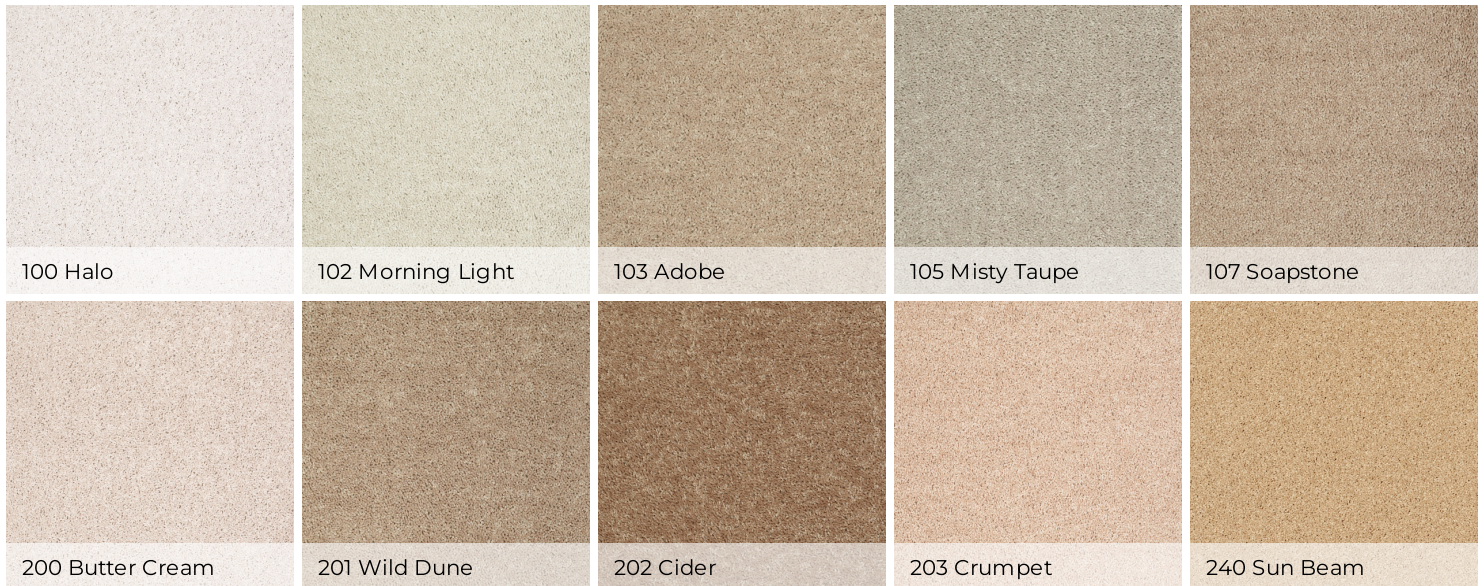

## Fielder'S Choice 12'

Soft Surface - Shaw Floors

705 Walnut

	US Units	Metric Units
<b>Style Number</b>	<b>52Y70</b>	
<b>Product Type</b>	Soft Surface - Shaw Floors	
<b>Description</b>	Texture	
<b>Fiber</b>	100% PET Polyester	
<b>Dye Method</b>	Continuous Dyed	
<b>Primary Backing</b>	Polypropylene	
<b>Secondary Backing</b>	ClassicBac®	
<b>Product Size</b>	12 ft	3.66 m
<b>Face Weight</b>	17.6 oz/yd <sup>2</sup>	596.7 g/m <sup>2</sup>
<b>Finished Pile Thickness</b>	0.41 in	10.41 mm
<b>Gauge</b>	5/32 in	25.2 per 10 cm
<b>Tufts</b>	5.6 per in	22 per 10 cm
<b>Density</b>	1545 oz/yd <sup>3</sup>	0.057 g/cm <sup>3</sup>
<b>Twist Information</b>	5.0	
<b>Number of Colors</b>	41	
<b>Pill Test</b>	Pass	
<b>Durability Rating</b>	2.25	
<b>Total Recycled Content</b>	0% (Pre-Consumer 0%   Post-Consumer 0%)	
<b>Warranty</b>	Shaw 10 Year Warranty	
<b>Maintenance</b>	<a href="#">Carpet Care &amp; Maintenance Guide</a>	
<b>Environmental</b>	<a href="#">Environmental Product Declaration (EPD)</a> <a href="#">CRI® Green Label Plus (GLP9984)</a>	

## Colors

# CARPET

721 Desert Sunrise

740 Barn Beam

801 Red Wine

821 Red Rock

902 Royal Purple

931 Grape Slushy