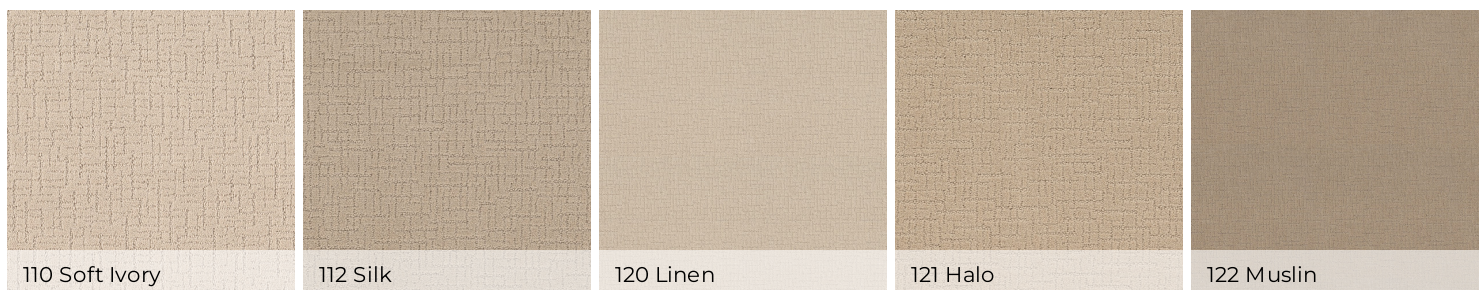

CARPET

One More Hour
Soft Surface - Shaw Floors

755 Porous Stone

	US Units	Metric Units
Style Number	ZZ233	
Product Type	Soft Surface - Shaw Floors	
Collection	Tuftex Classics	
Description	Pattern	
Fiber	100% ANSO® High Performance Nylon	
Dye Method	Continuous Dyed	
Primary Backing	Polypropylene	
Secondary Backing	ClassicBac®	
Product Size	12 ft	3.66 m
Face Weight	29.3 oz/yd ²	993.4 g/m ²
Finished Pile Thickness	0.35 in	8.89 mm
Gauge	1/8 in	31.5 per 10 cm
Tufts	8.8 per in	35 per 10 cm
Density	3014 oz/yd ³	0.112 g/cm ³
Twist Information	5.79	
Number of Colors	24	
Pattern Repeat	9 in W X 8 in L	22.86 cm W X 20.32 cm L
Pill Test	Pass	
FHA Data UM44D		
Certification Number	52892	
Type	I	
Class	1	
Texture	F	
Durability Rating	4.00	
Total Recycled Content	0% (Pre-Consumer 0% Post-Consumer 0%)	
Warranty	Shaw 20 Year Warranty With Stairs	
Maintenance	Carpet Care & Maintenance Guide	
Environmental	Environmental Product Declaration (EPD) CRI® Green Label Plus (GLP8878)	

Features

Step into the realm of natural elegance with One More Hour and earn an encore with this time-tested carpet style worthy of recognition.

Colors

123 Pale

124 Desert Sand

171 Birchwood

172 Tuscan

432 Patina Creek

532 Bashful

536 Galway

555 Gray Pearl

723 Stucco Tan

751 Grain

755 Porous Stone