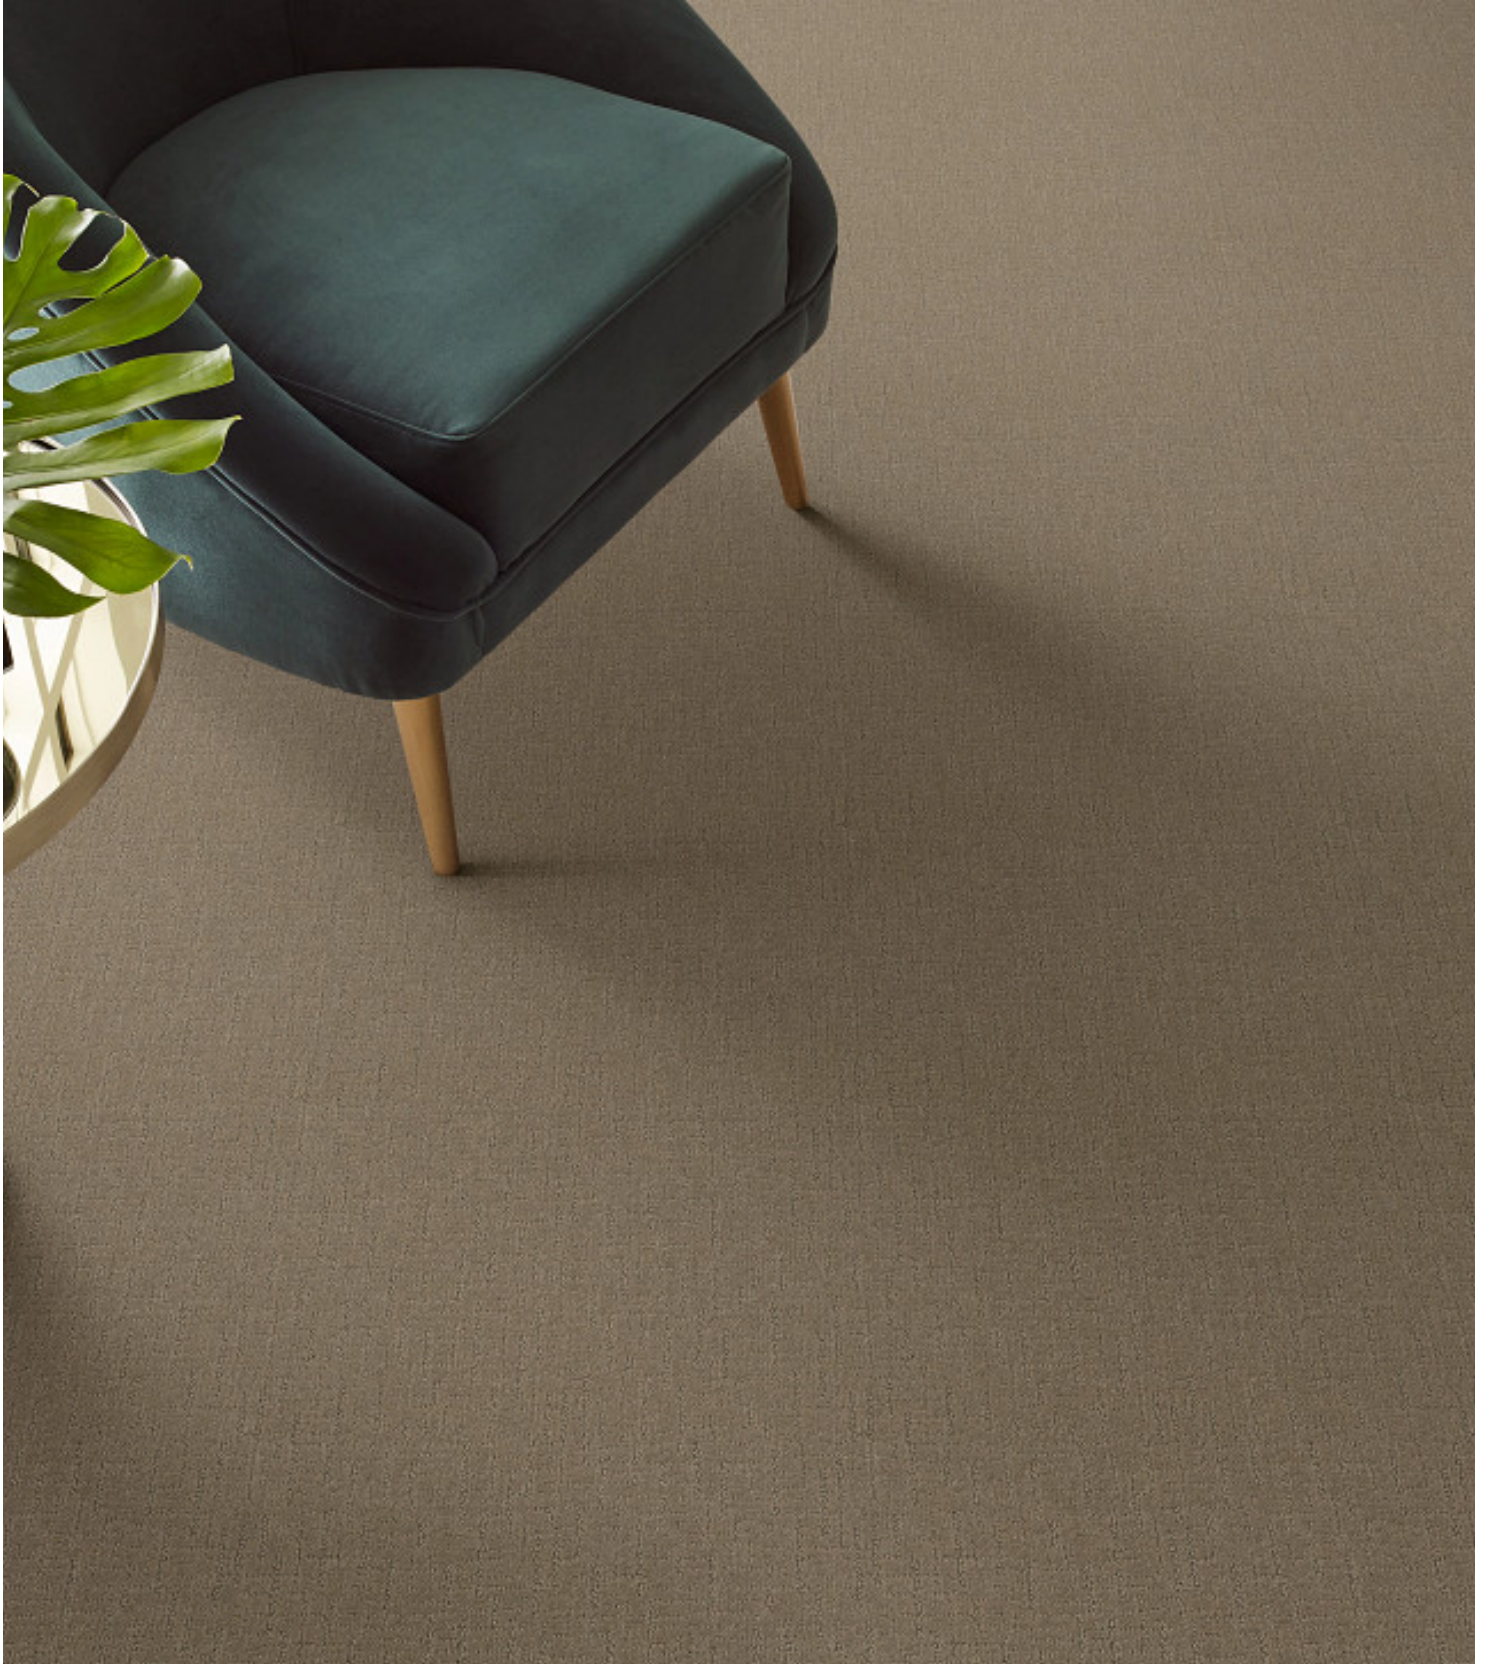

CARPET

One More Hour
Soft Surface - Shaw Floors

755 Porous Stone

	US Units	Metric Units
Style Number	ZZ233	
Product Type	Soft Surface - Shaw Floors	
Collection	Tuftex Classics	
Description	Pattern	
Fiber	100% ANSO® High Performance Nylon	
Dye Method	Continuous Dyed	
Primary Backing	Polypropylene	
Secondary Backing	ClassicBac®	
Product Size	12 ft	3.66 m
Face Weight	29.3 oz/yd ²	993.4 g/m ²
Finished Pile Thickness	0.35 in	8.89 mm
Gauge	1/8 in	31.5 per 10 cm
Tufts	8.8 per in	35 per 10 cm
Density	3014 oz/yd ³	0.112 g/cm ³
Twist Information	5.79	
Number of Colors	24	
Pattern Repeat	9 in W X 8 in L	22.86 cm W X 20.32 cm L
Pill Test	Pass	
FHA Data UM44D		
Certification Number	52892	
Type	I	
Class	1	
Texture	F	
Durability Rating	4.00	
Total Recycled Content	0% (Pre-Consumer 0% Post-Consumer 0%)	
Warranty	Shaw 20 Year Warranty With Stairs	
Maintenance	Carpet Care & Maintenance Guide	
Environmental	Environmental Product Declaration (EPD) CRI® Green Label Plus (GLP8878)	

Features

Step into the realm of natural elegance with One More Hour and earn an encore with this time-tested carpet style worthy of recognition.

Colors

123 Pale

124 Desert Sand

171 Birchwood

172 Tuscan

432 Patina Creek

532 Bashful

536 Galway

555 Gray Pearl

723 Stucco Tan

751 Grain

755 Porous Stone