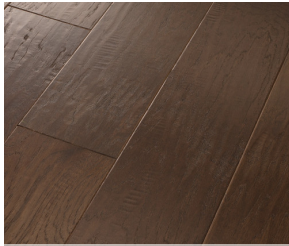

## Colors

879 Warm Sunset

941 Weathered Saddle

1086 Linen

2000 Pacific Crest

2002 Bravo

5088 Rattan

7002 Canyon

7071 Cassia Bark

7072 Shearling

7073 Pumice