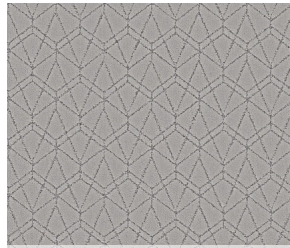

CARPET

Point Of View Soft Surface - Shaw Floors

109 Natural

| | US Units | Metric Units |
|--------------------------------|--|-------------------------|
| Style Number | 5E695 | |
| Product Type | Soft Surface - Shaw Floors | |
| Collection | Pet Perfect Plus | |
| Description | Pattern Lcl | |
| Fiber | 100% ANSO® High Performance Solution Dyed PET | |
| Dye Method | Predyed | |
| Primary Backing | Polypropylene | |
| Secondary Backing | LifeGuard® Spill-Proof Technology® | |
| Product Size | 12 ft | 3.66 m |
| Face Weight | 40.9 oz/yd ² | 1386.7 g/m ² |
| Finished Pile Thickness | 0.41 in | 10.41 mm |
| Gauge | 1/8 in | 31.5 per 10 cm |
| Tufts | 21.5 per in | 85 per 10 cm |
| Density | 3591 oz/yd ³ | 0.133 g/cm ³ |
| Twist Information | NaN | |
| Number of Colors | 16 | |
| Pattern Repeat | 6 in W X 6 in L | 15.24 cm W X 15.24 cm L |
| Pill Test | Pass | |
| Durability Rating | 3.75 | |
| Total Recycled Content | 23.06% (Pre-Consumer 0% Post-Consumer 23.06%) | |
| Warranty | Pet Perfect Plus 25 Year Limited Residential Broadloom Carpet Warranty | |
| Maintenance | Carpet Care & Maintenance Guide | |
| Environmental | Environmental Product Declaration (EPD) CRI® Green Label Plus (GLP9970) | |

Colors

508 Rock Crystal

509 Vintage

550 Lilac Gray

556 Gravity

700 Worn Path

706 Cafe Noir