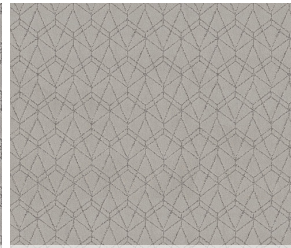

CARPET

Point Of View Soft Surface - Shaw Floors

109 Natural

| | US Units | Metric Units |
|--------------------------------|--|-------------------------|
| Style Number | 5E695 | |
| Product Type | Soft Surface - Shaw Floors | |
| Collection | Pet Perfect Plus | |
| Description | Pattern Lcl | |
| Fiber | 100% ANSO® High Performance Solution Dyed PET | |
| Dye Method | Predyed | |
| Primary Backing | Polypropylene | |
| Secondary Backing | LifeGuard® Spill-Proof Technology® | |
| Product Size | 12 ft | 3.66 m |
| Face Weight | 40.9 oz/yd ² | 1386.7 g/m ² |
| Finished Pile Thickness | 0.41 in | 10.41 mm |
| Gauge | 1/8 in | 31.5 per 10 cm |
| Tufts | 21.5 per in | 85 per 10 cm |
| Density | 3591 oz/yd ³ | 0.133 g/cm ³ |
| Twist Information | NaN | |
| Number of Colors | 16 | |
| Pattern Repeat | 6 in W X 6 in L | 15.24 cm W X 15.24 cm L |
| Pill Test | Pass | |
| Durability Rating | 3.75 | |
| Total Recycled Content | 23.06% (Pre-Consumer 0% Post-Consumer 23.06%) | |
| Warranty | Pet Perfect Plus 25 Year Limited Residential Broadloom Carpet Warranty | |
| Maintenance | Carpet Care & Maintenance Guide | |
| Environmental | Environmental Product Declaration (EPD) CRI® Green Label Plus (GLP9970) | |

Colors

508 Rock Crystal

509 Vintage

550 Lilac Gray

556 Gravity

700 Worn Path

706 Cafe Noir