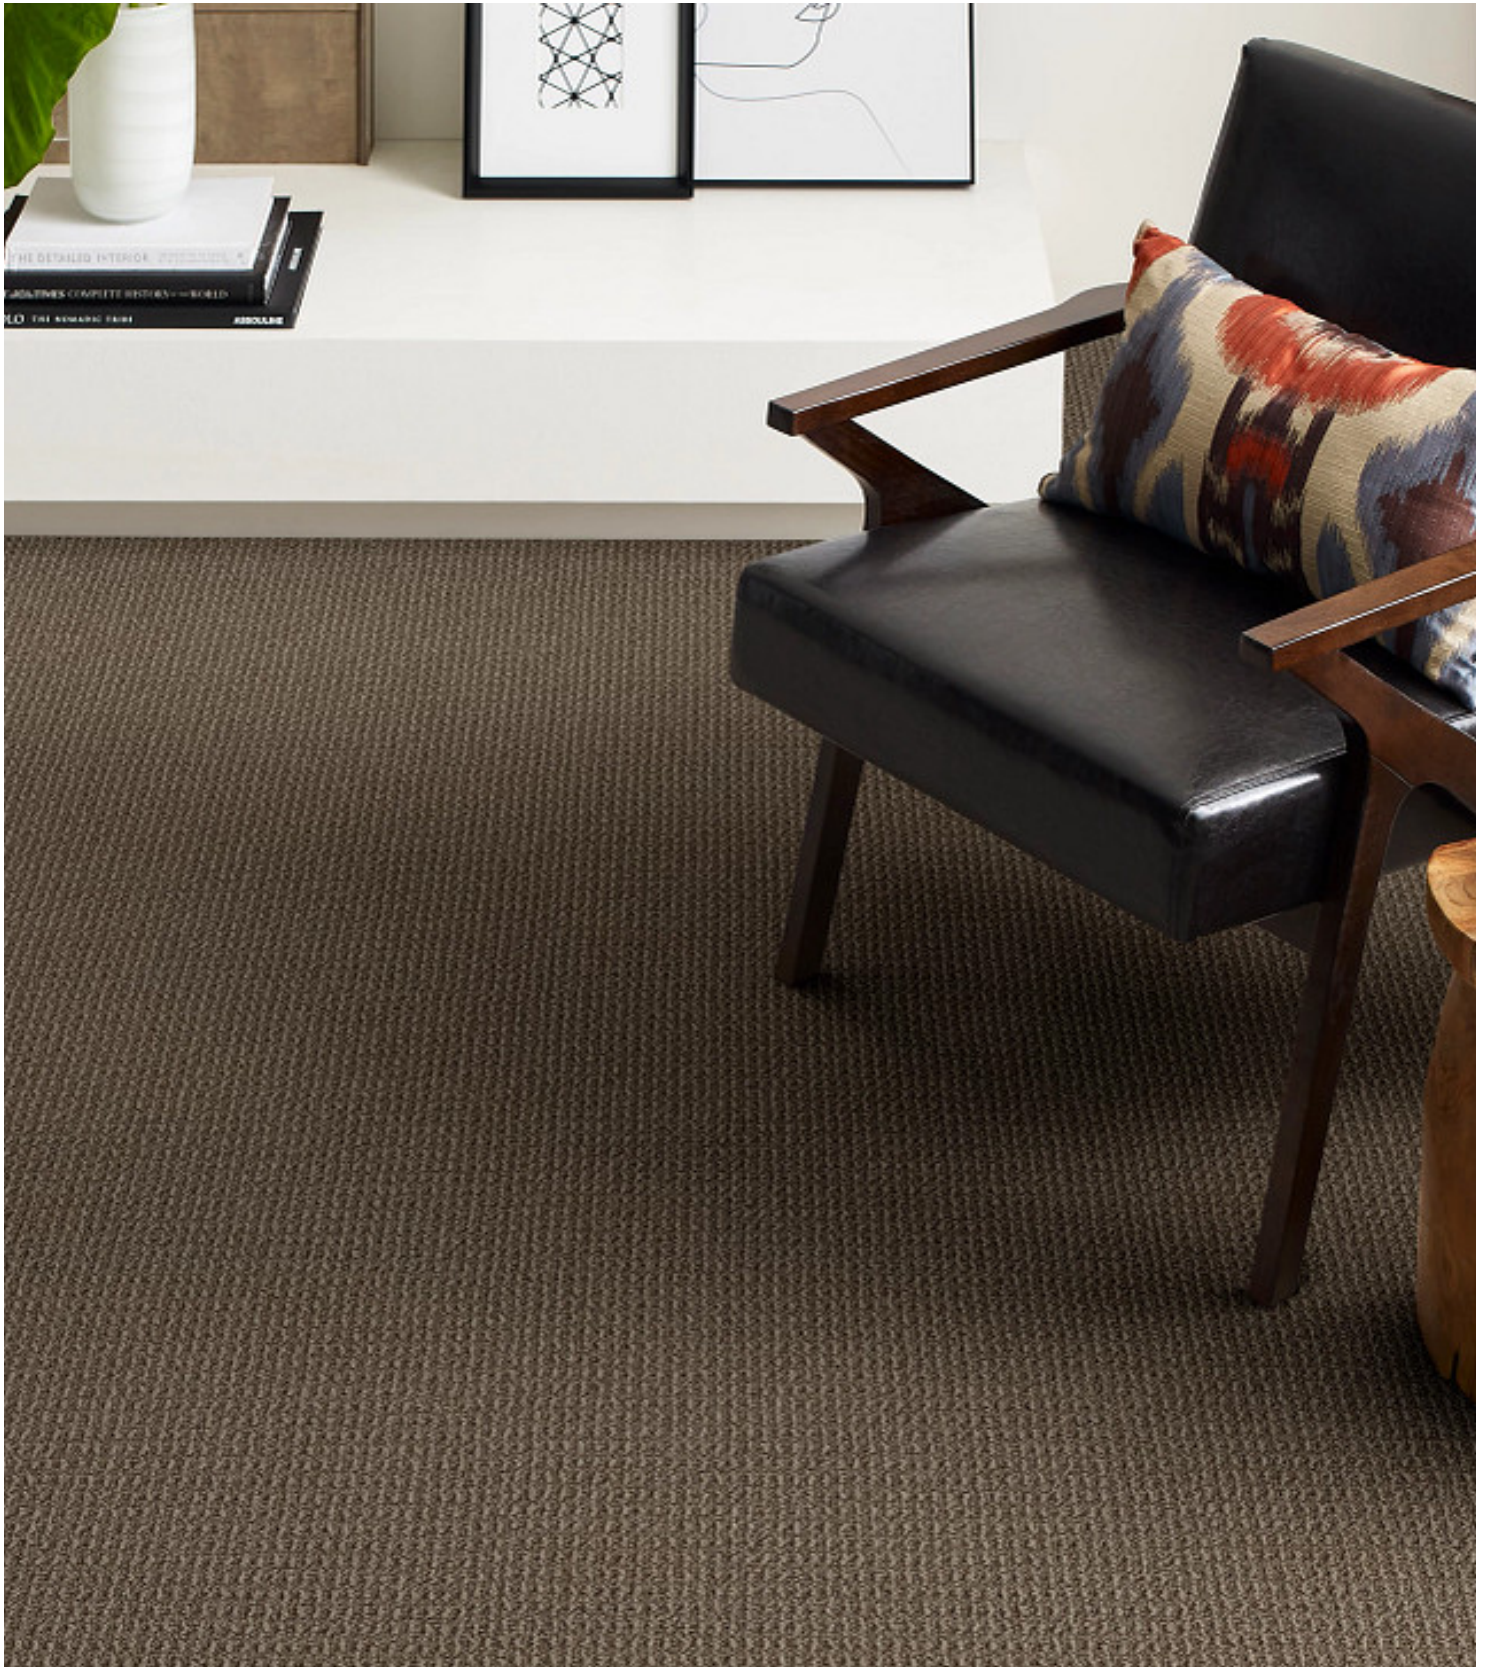

CARPET

Portofino
Soft Surface - Shaw Floors

758 Shitake

	US Units	Metric Units
Style Number	ZZ232	
Product Type	Soft Surface - Shaw Floors	
Collection	Tuftex Classics	
Description	Loop	
Fiber	100% ANSO® High Performance Nylon	
Dye Method	Continuous Dyed	
Primary Backing	Polypropylene	
Secondary Backing	ClassicBac®	
Product Size	12 ft	3.66 m
Face Weight	27.3 oz/yd ²	925.6 g/m ²
Finished Pile Thickness	0.169 in	4.29 mm
Gauge	3/32 in	42 per 10 cm
Tufts	8.5 per in	33 per 10 cm
Density	5815 oz/yd ³	0.215 g/cm ³
Twist Information	4.17	
Number of Colors	18	
Pattern Repeat	0.38 in W X 0.75 in L	0.95 cm W X 1.91 cm L
Pill Test	Pass	
FHA Data UM44D		
Certification Number	53368	
Type	I	
Class	1	
Texture	A	
Durability Rating	4.50	
Total Recycled Content	0% (Pre-Consumer 0% Post-Consumer 0%)	
Warranty	Shaw 20 Year Warranty With Stairs	
Maintenance	Carpet Care & Maintenance Guide	
Environmental	Environmental Product Declaration (EPD) CRI® Green Label Plus (GLP8878)	

Test Reports may be included or listed by the manufacturing/inventory style number as opposed to the noted selling style number.

Features

Representing an easy sense of style, Portofino is a linear loop carpet inspired by the relaxed lifestyle of a charming Italian fishing village. This interpretation of the slender, rectangular buildings that line the edge of the harbor results in a stoic, linear pattern that maintains an organic feel.