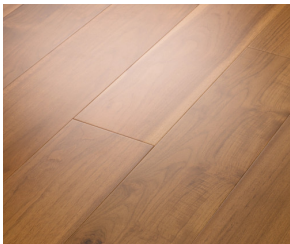

REGATTA TEAK 6.5"

HARDWOOD

Colors

2078 Mainsail