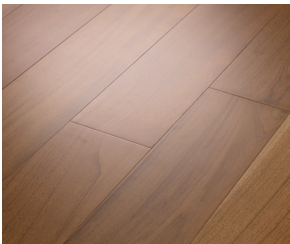

7134 Maritime