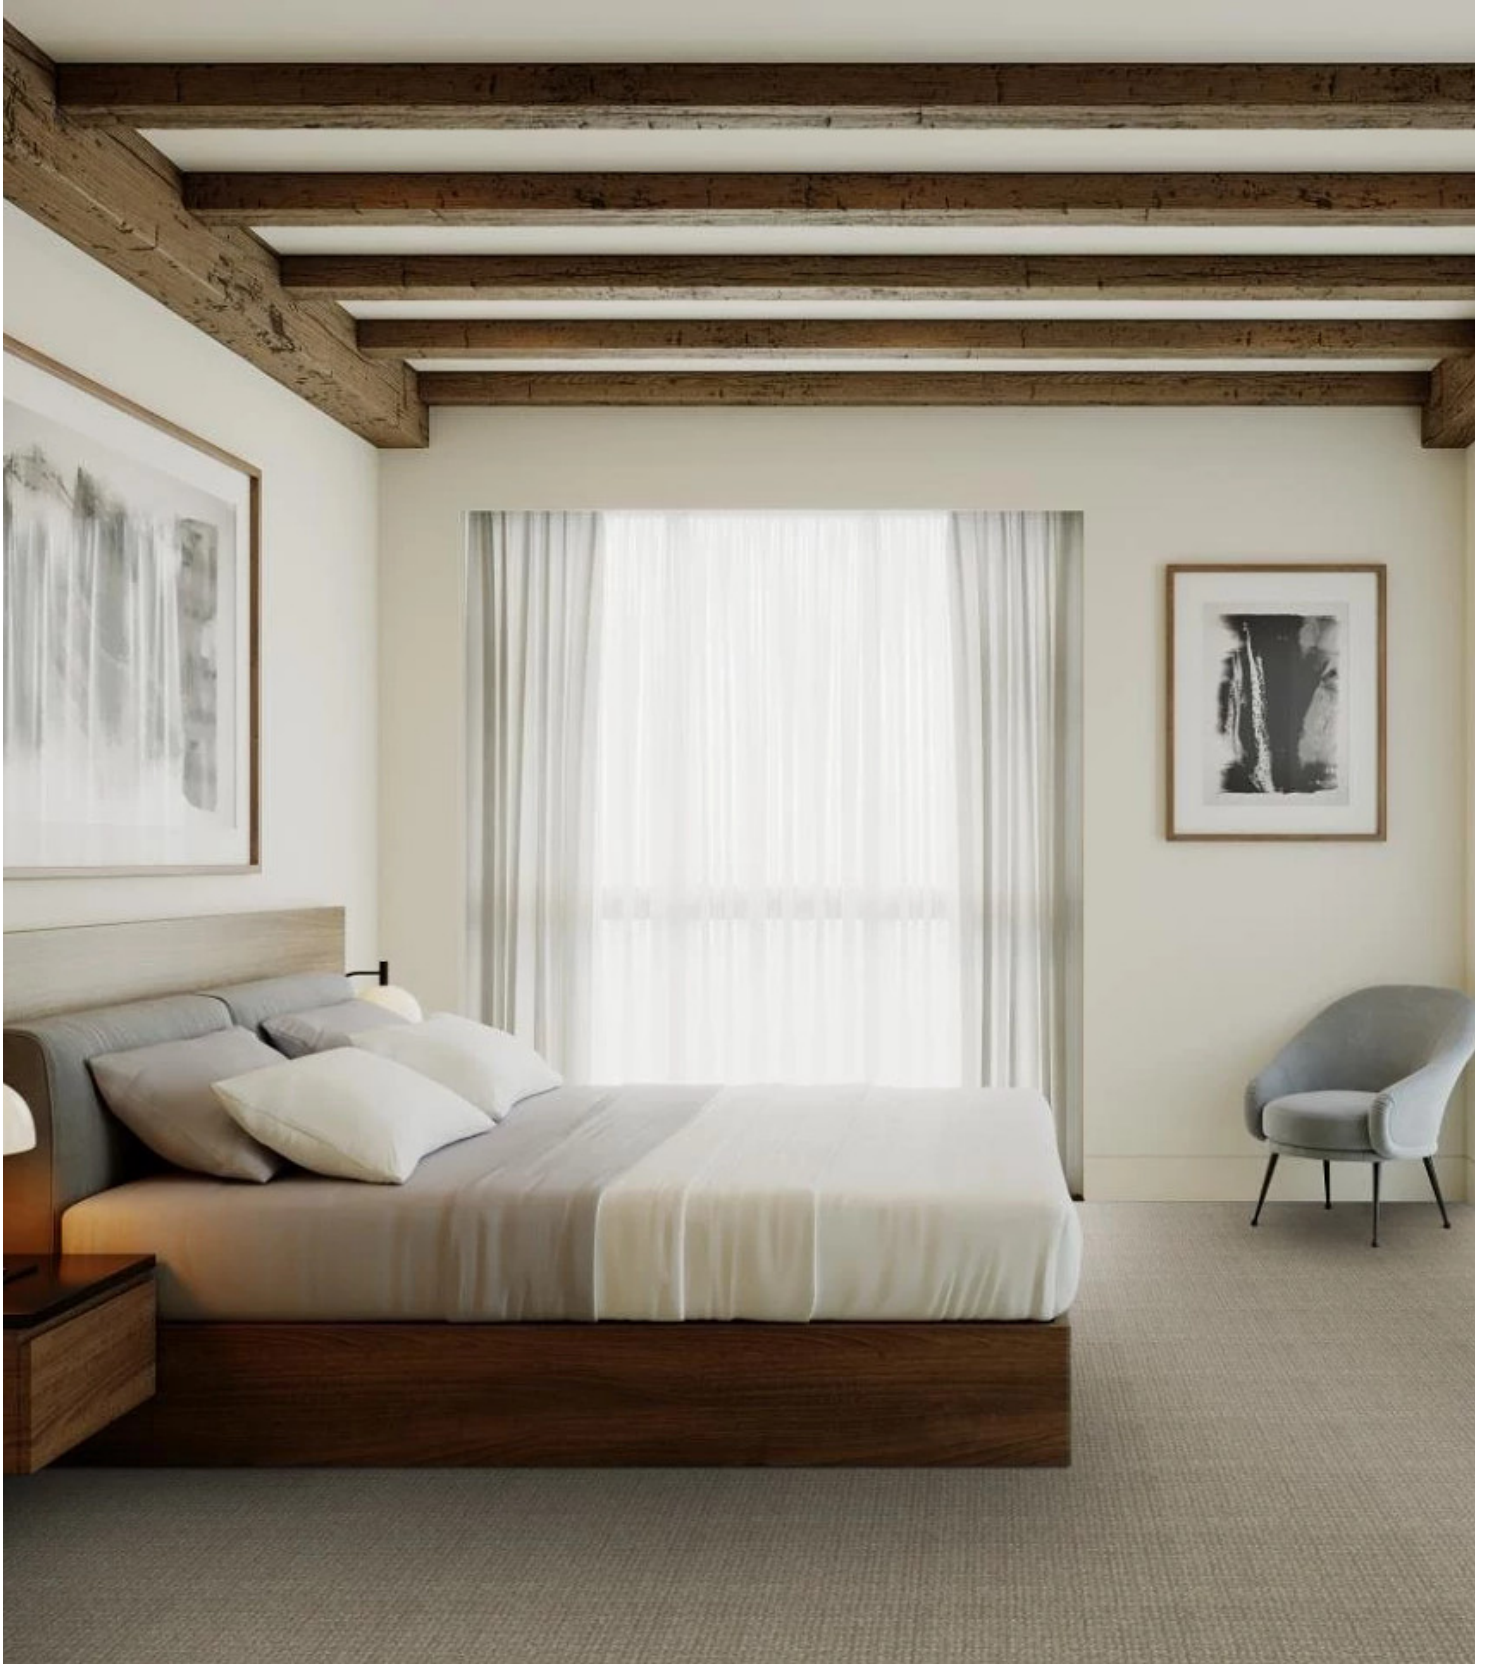

# CARPET

**Sensible Now**  
Soft Surface - Shaw Floors

771 Abbey Stone

	US Units	Metric Units
<b>Style Number</b>	<b>E9720</b>	
<b>Product Type</b>	Soft Surface - Shaw Floors	
<b>Collection</b>	Foundations	
<b>Description</b>	Pattern	
<b>Fiber</b>	100% ANSO® Nylon	
<b>Dye Method</b>	Continuous Dyed	
<b>Primary Backing</b>	Synthetic	
<b>Secondary Backing</b>	ClassicBac®	
<b>Product Size</b>	12 ft	3.66 m
<b>Face Weight</b>	25 oz/yd <sup>2</sup>	847.6 g/m <sup>2</sup>
<b>Finished Pile Thickness</b>	0.33 in	8.38 mm
<b>Gauge</b>	1/8 in	31.5 per 10 cm
<b>Tufts</b>	11.5 per in	45 per 10 cm
<b>Density</b>	2618 oz/yd <sup>3</sup>	0.097 g/cm <sup>3</sup>
<b>Twist Information</b>	5.0	
<b>Number of Colors</b>	20	
<b>Pattern Repeat</b>	0.75 in W X 16.5 in L	1.91 cm W X 41.91 cm L
<b>Pill Test</b>	Pass	
<b>FHA Data UM44D</b>		
<b>Certification Number</b>	<a href="#">53223</a>	
<b>Type</b>	I	
<b>Class</b>	1	
<b>Texture</b>	B	
<b>Durability Rating</b>	3.50	
<b>Total Recycled Content</b>	0% (Pre-Consumer 0%   Post-Consumer 0%)	
<b>Warranty</b>	Shaw 20 Year Warranty With Stairs	
<b>Maintenance</b>	<a href="#">Carpet Care &amp; Maintenance Guide</a>	
<b>Environmental</b>	<a href="#">Environmental Product Declaration (EPD)</a> <a href="#">CRI® Green Label Plus (GLP8878)</a>	

## Features

Perfectly toned, this pattern captures a serene, understated beauty with rich textural sophistication.