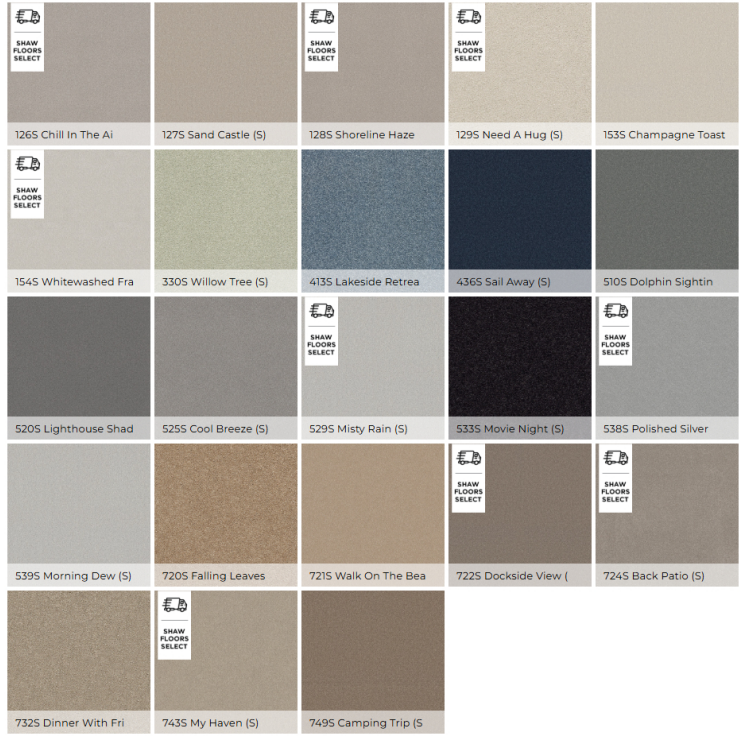

Test Reports may be included or listed by the manufacturing/inventory style number as opposed to the noted selling style number.

Features

Find Your Comfort II offers a new take on the classic solid with a subtle hint of color variation and an extra plush feel.

Colors

shawfloors.com

For reference purposes only if printed or downloaded.

Find Your Comfort Ns II

CARPET

shawfloors.com

For reference purposes only if printed or downloaded.

Find Your Comfort Ns II