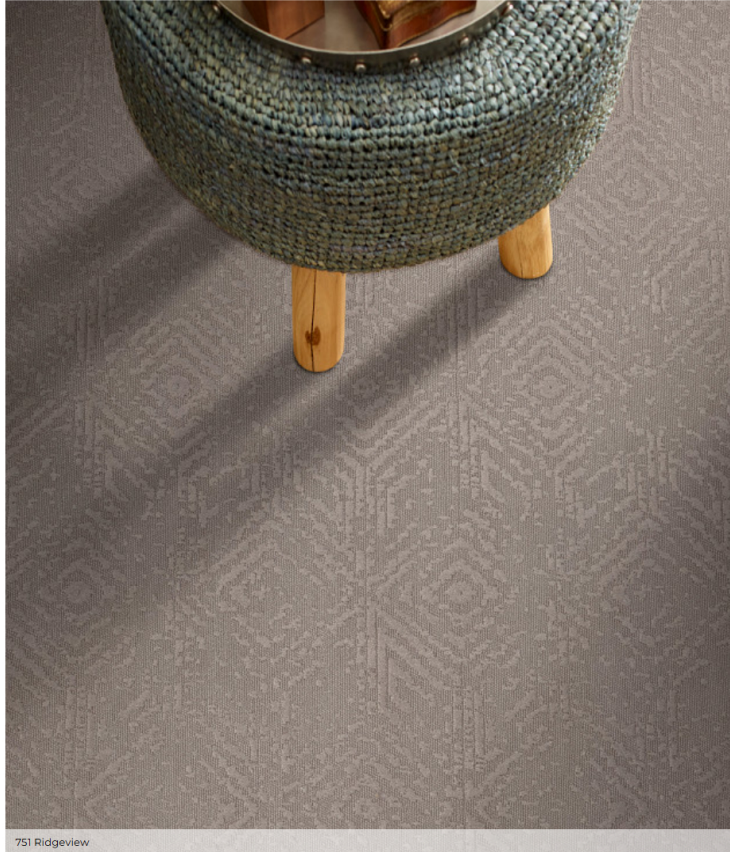

CARPET

Vintage Revival
Soft Surface - Shaw Floors

751 Ridgeview