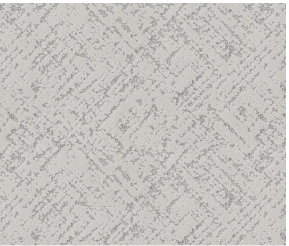

# CARPET

**Sincere Focus**  
Soft Surface - Shaw Floors

706 Bison

	US Units	Metric Units
<b>Style Number</b>	<b>5E828</b>	
<b>Product Type</b>	Soft Surface - Shaw Floors	
<b>Collection</b>	Pet Perfect Plus	
<b>Description</b>	Pattern	
<b>Fiber</b>	100% ANSO® High Performance PET	
<b>Dye Method</b>	Predyed	
<b>Primary Backing</b>	Polypropylene	
<b>Secondary Backing</b>	LifeGuard® Spill-Proof Technology®	
<b>Product Size</b>	12 ft	3.66 m
<b>Face Weight</b>	40.9 oz/yd <sup>2</sup>	1386.7 g/m <sup>2</sup>
<b>Finished Pile Thickness</b>	0.31 in	7.87 mm
<b>Gauge</b>	1/8 in	31.5 per 10 cm
<b>Tufts</b>	20.3 per in	80 per 10 cm
<b>Density</b>	4750 oz/yd <sup>3</sup>	0.176 g/cm <sup>3</sup>
<b>Twist Information</b>	4.9	
<b>Number of Colors</b>	16	
<b>Pattern Repeat</b>	No Pattern Match	
<b>Pill Test</b>	Pass	
<b>Durability Rating</b>	4.00	
<b>Total Recycled Content</b>	23.06% (Pre-Consumer 0%   Post-Consumer 23.06%)	
<b>Warranty</b>	Shaw 25 Year Warranty With Stairs	
<b>Maintenance</b>	<a href="#">Carpet Care &amp; Maintenance Guide</a>	
<b>Environmental</b>	<a href="#">Environmental Product Declaration (EPD)</a> <a href="#">CRI® Green Label Plus (GLP9970)</a>	

## Features

Sincere Focus carpet invites a breath of fresh air into your space, featuring light, organic hues and a lively, unbroken pattern evoking the beautiful textures of a walk through the forest.

## Colors

150 Aspen White

220 Cashew

320 Organic Grown

422 Almafai Coast

453 Whisper

508 Plaster

509 Anchor