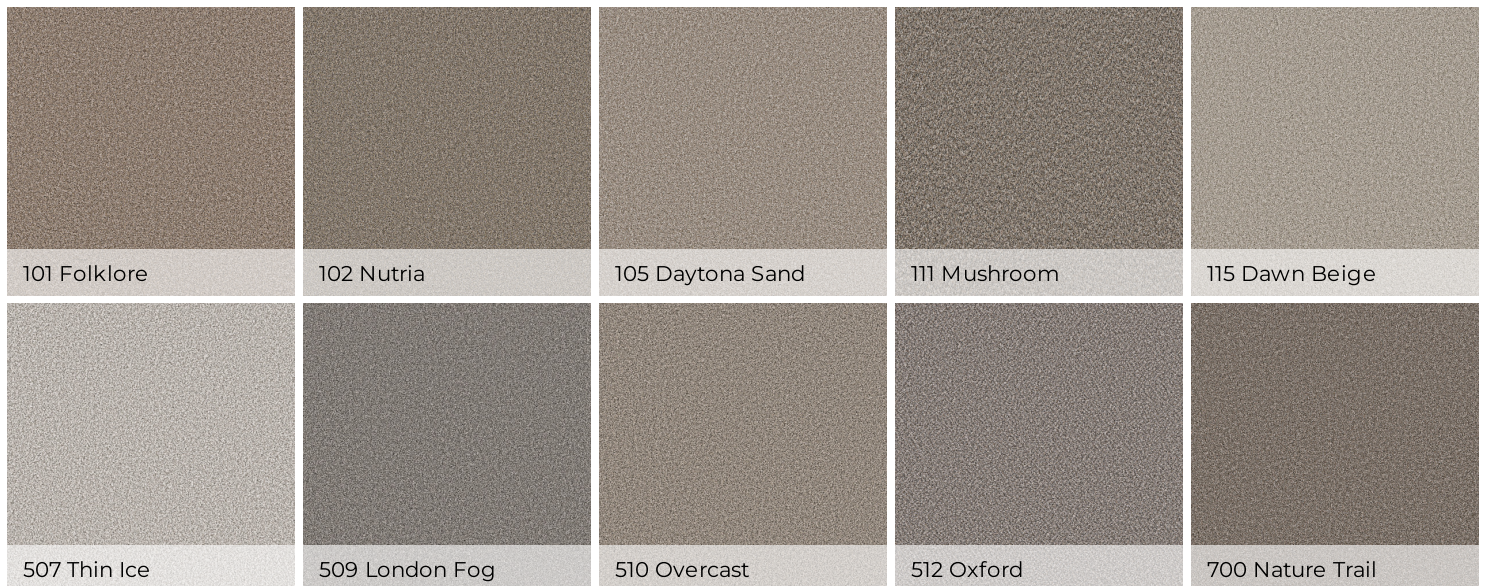

CARPET

Soft Radiance
Soft Surface - Shaw Floors

111 Mushroom

	US Units	Metric Units
Style Number	5E784	
Product Type	Soft Surface - Shaw Floors	
Collection	Simply The Best	
Description	Texture	
Fiber	100% Solution Dyed PET Polyester	
Dye Method	Predyed	
ColorGuard	Yes	
Primary Backing	Synthetic	
Secondary Backing	ClassicBac®	
Product Size	12 ft	3.66 m
Face Weight	34.1 oz/yd ²	1156.2 g/m ²
Finished Pile Thickness	0.62 in	15.75 mm
Gauge	3/16 in	21 per 10 cm
Tufts	10.7 per in	42 per 10 cm
Density	1980 oz/yd ³	0.073 g/cm ³
Twist Information	NaN	
Number of Colors	12	
Pill Test	Pass	
Durability Rating	3.75	
Total Recycled Content	0% (Pre-Consumer 0% Post-Consumer 0%)	
Warranty	Shaw 15 Year Warranty	
Maintenance	Carpet Care & Maintenance Guide	
Environmental	Environmental Product Declaration (EPD) CRI® Green Label Plus (GL101051)	

Colors

705 Mocha Latte'

706 Tree Bark