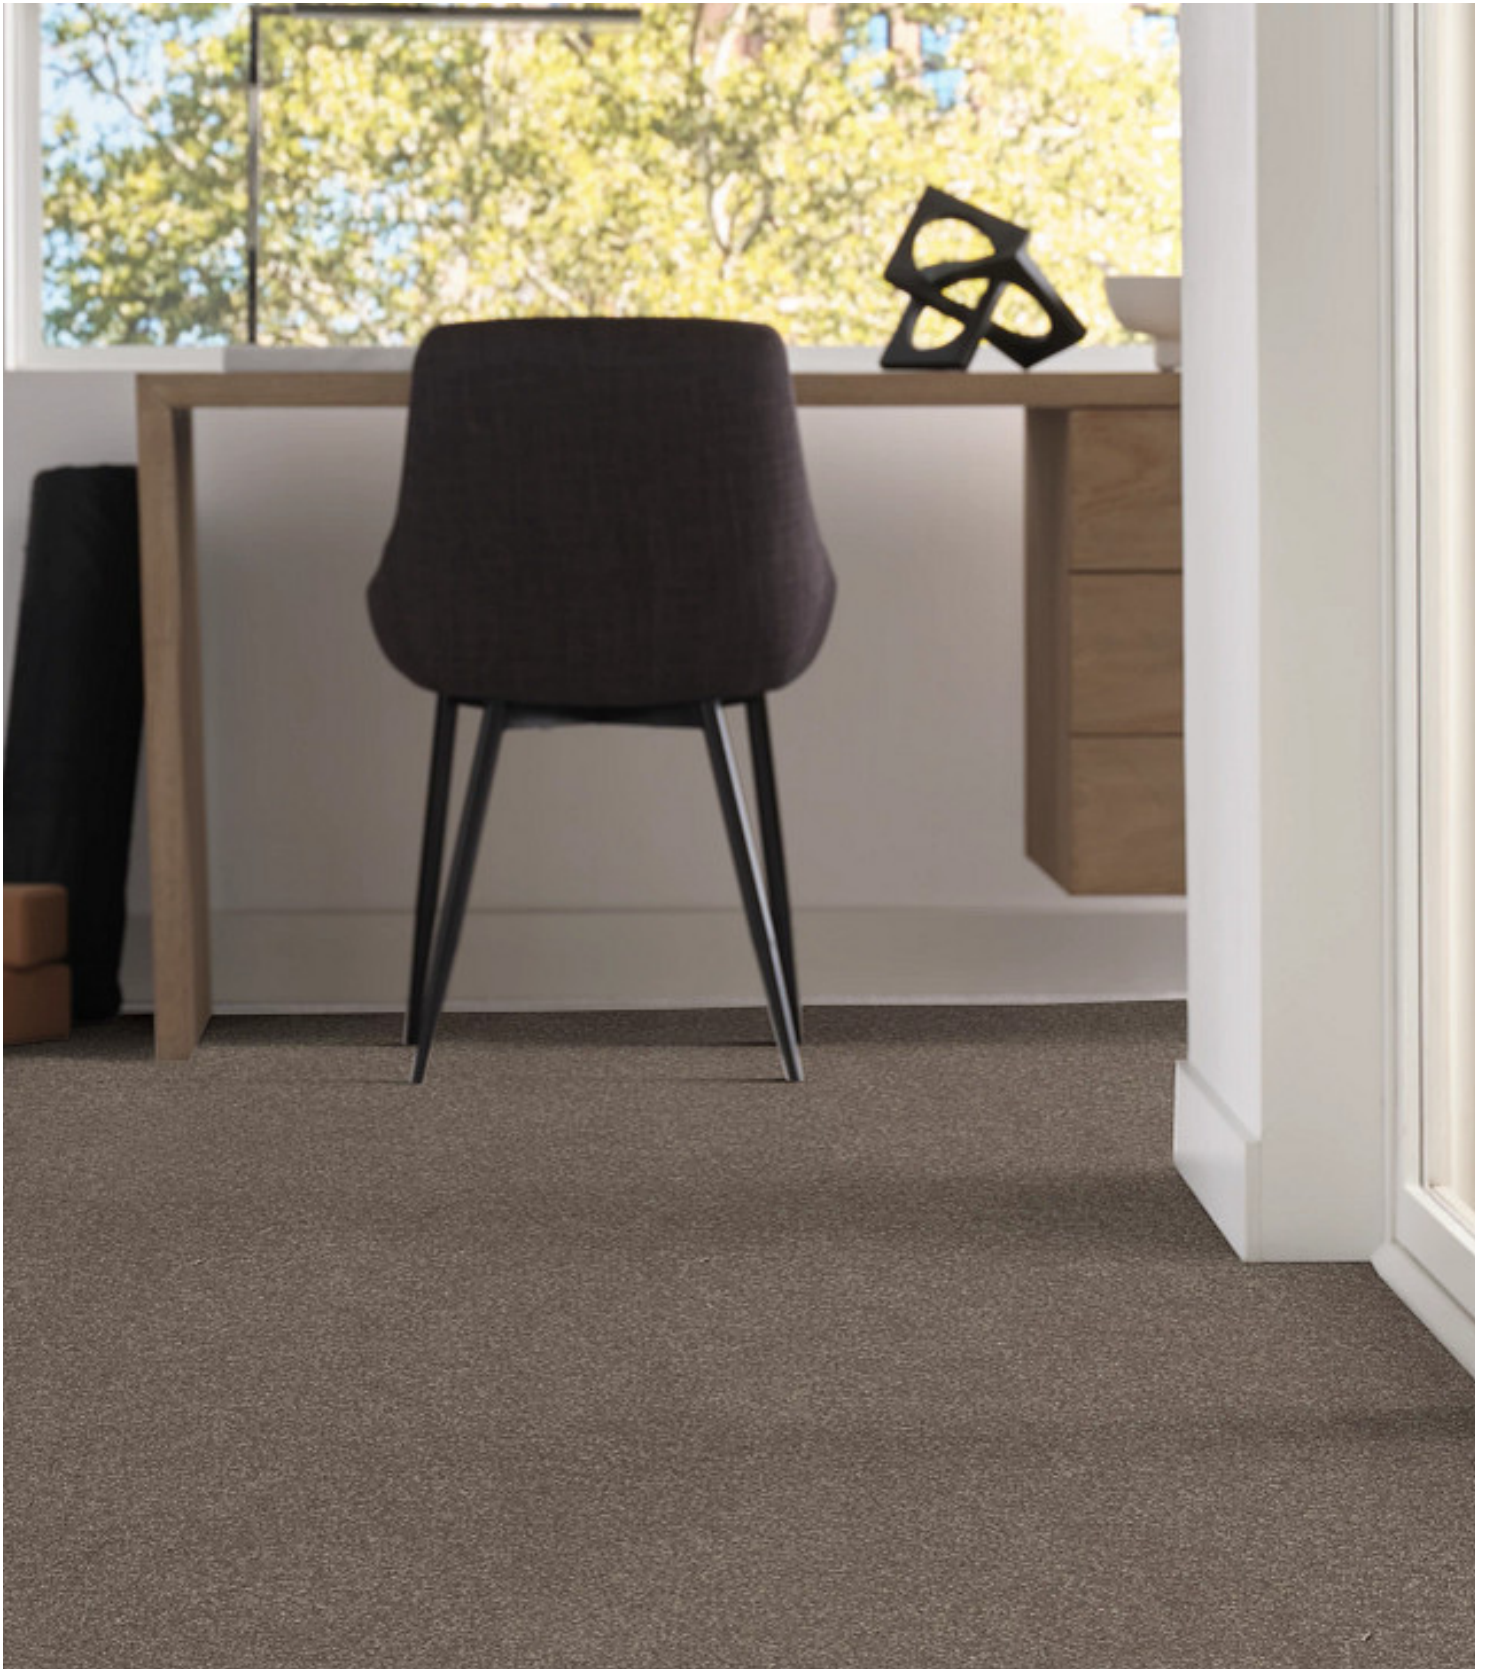

CARPET

Solidify II 12'
Soft Surface - Shaw Floors

701 Pewter

	US Units	Metric Units
Style Number	5E264	
Product Type	Soft Surface - Shaw Floors	
Collection	Simply The Best	
Description	Texture	
Fiber	100% PET Polyester	
Dye Method	Continuous Dyed	
Primary Backing	Polypropylene	
Secondary Backing	ClassicBac®	
Product Size	12 ft	3.66 m
Face Weight	63.4 oz/yd ²	2149.6 g/m ²
Finished Pile Thickness	0.71 in	18.03 mm
Gauge	1/8 in	31.5 per 10 cm
Tufts	10.9 per in	43 per 10 cm
Density	3215 oz/yd ³	0.119 g/cm ³
Twist Information	5.0	
Number of Colors	12	
Pill Test	Pass	
FHA Data UM44D		
Certification Number	53307	
Type	I	
Class	1&2	
Texture	B	
Durability Rating	3.25	
Total Recycled Content	34.63% (Pre-Consumer 0% Post-Consumer 34.63%)	
Warranty	Shaw 15 Year Warranty	
Maintenance	Carpet Care & Maintenance Guide	
Environmental	Environmental Product Declaration (EPD) CRI® Green Label Plus (GLP8078)	

Test Reports may be included or listed by the manufacturing/inventory style number as opposed to the noted selling style number.

Colors

Solidify II 12'

CARPET

106 Greige

500 Concrete

501 Iron

502 Taupe Stone