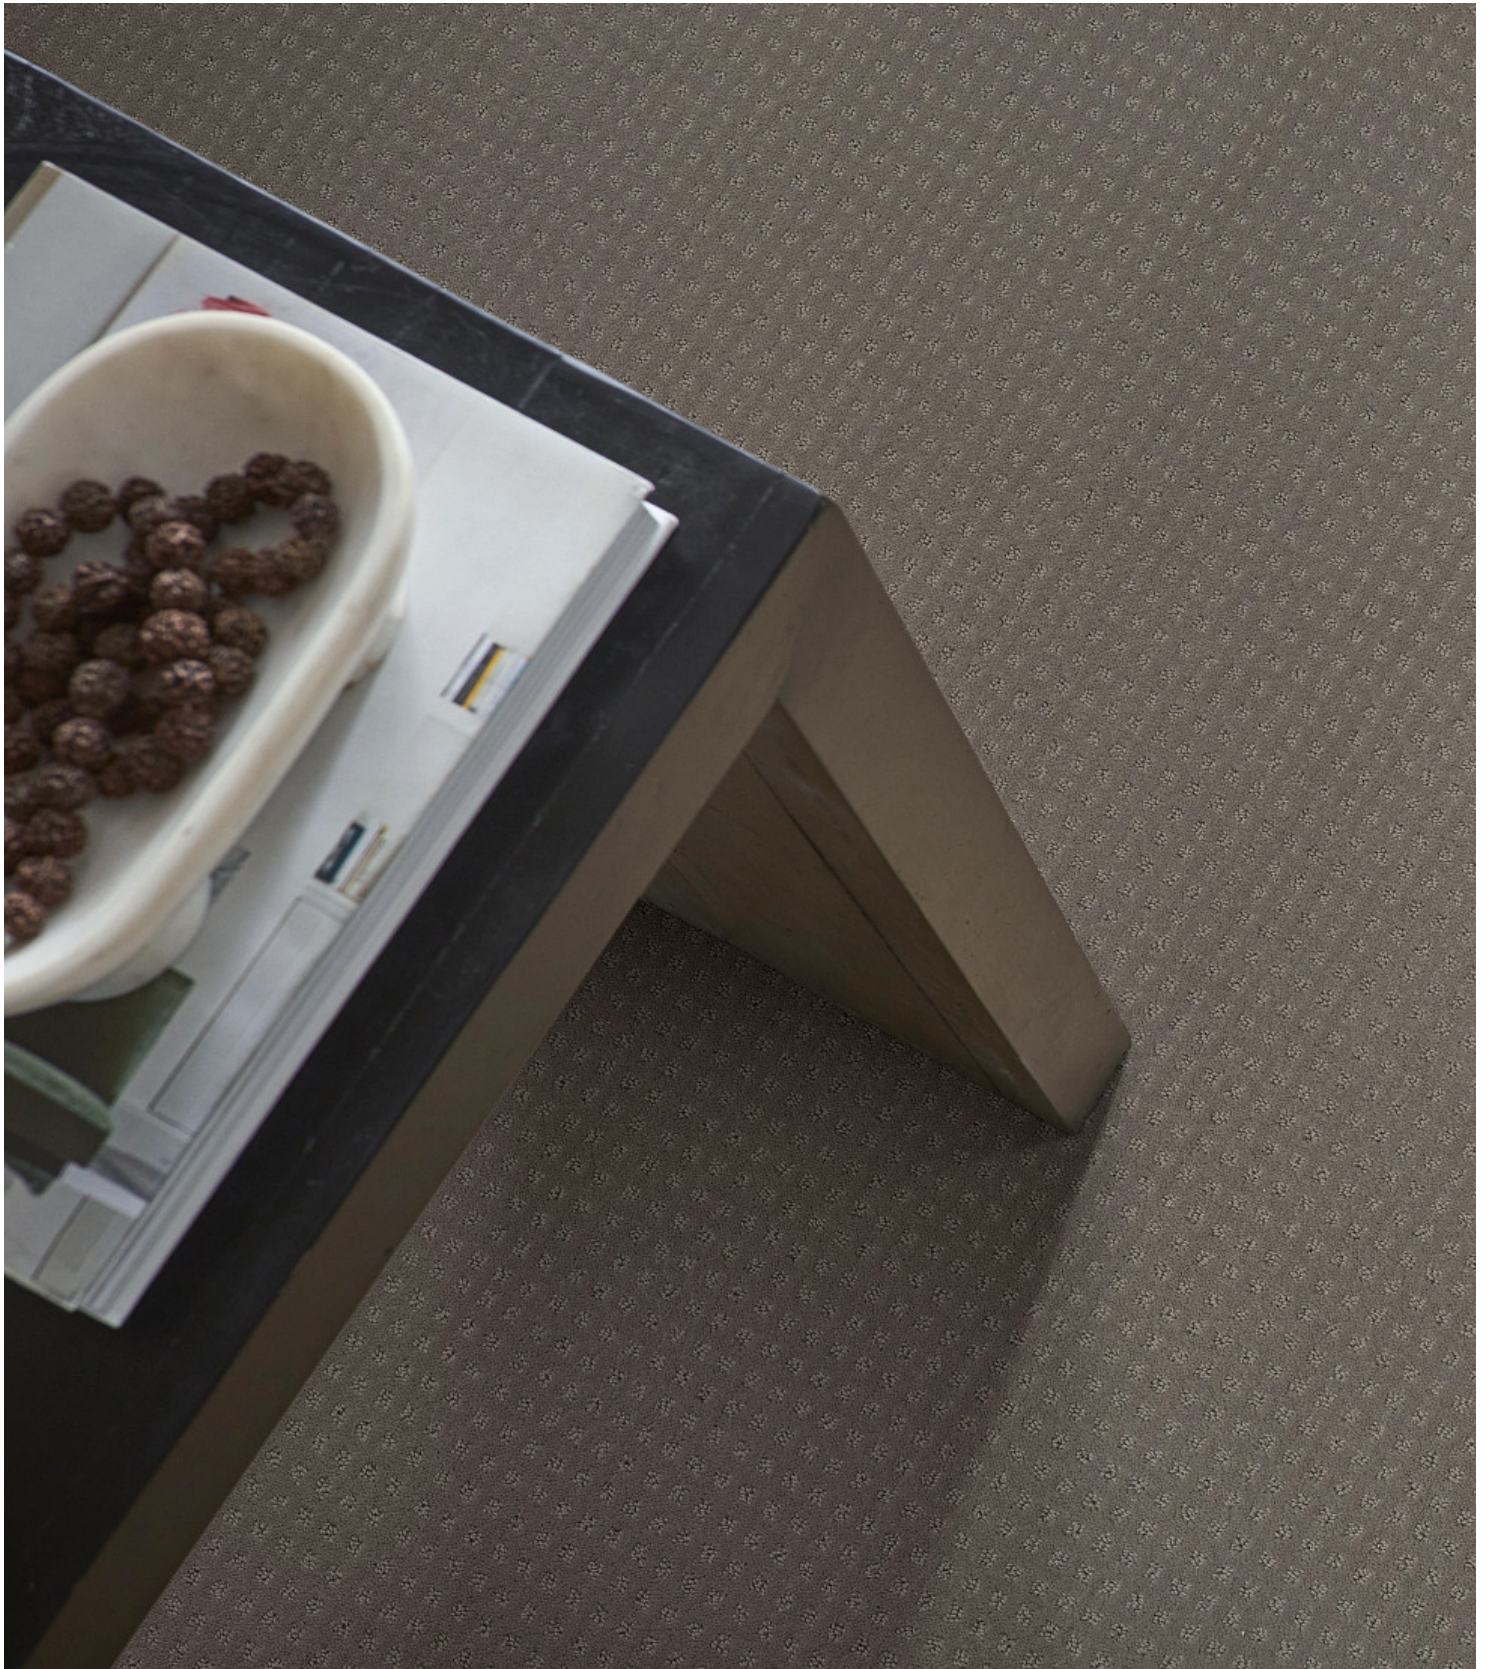

CARPET

Town Square
Soft Surface - Shaw Floors

515 Still Gray

	US Units	Metric Units
Style Number	ZZ263	
Product Type	Soft Surface - Shaw Floors	
Description	Pattern	
Fiber	100% ANSO® High Performance Nylon	
Dye Method	Continuous Dyed	
Primary Backing	Polypropylene	
Secondary Backing	ClassicBac®	
Product Size	12 ft	3.66 m
Face Weight	29.3 oz/yd ²	993.4 g/m ²
Finished Pile Thickness	0.35 in	8.89 mm
Gauge	1/8 in	31.5 per 10 cm
Tufts	8.7 per in	34 per 10 cm
Density	3014 oz/yd ³	0.112 g/cm ³
Twist Information	5.79	
Number of Colors	24	
Pattern Repeat	1 in W X 0.75 in L	2.54 cm W X 1.91 cm L
Pill Test	Pass	
FHA Data UM44D		
Certification Number	52892	
Type	I	
Class	1	
Texture	F	
Durability Rating	4.00	
Total Recycled Content	0% (Pre-Consumer 0% Post-Consumer 0%)	
Warranty	Shaw 20 Year Warranty With Stairs	
Maintenance	Carpet Care & Maintenance Guide	
Environmental	Environmental Product Declaration (EPD) CRI® Green Label Plus (GLP8878)	

Features

The subtle square tone-on-tone pattern of Town Square gives a nice modern grid styling. The design is softened with cut and loop construction, which gives the look and feel of comfort. Choose from an array of 24 neutral tones that will instill both sophistication and coziness into any space.