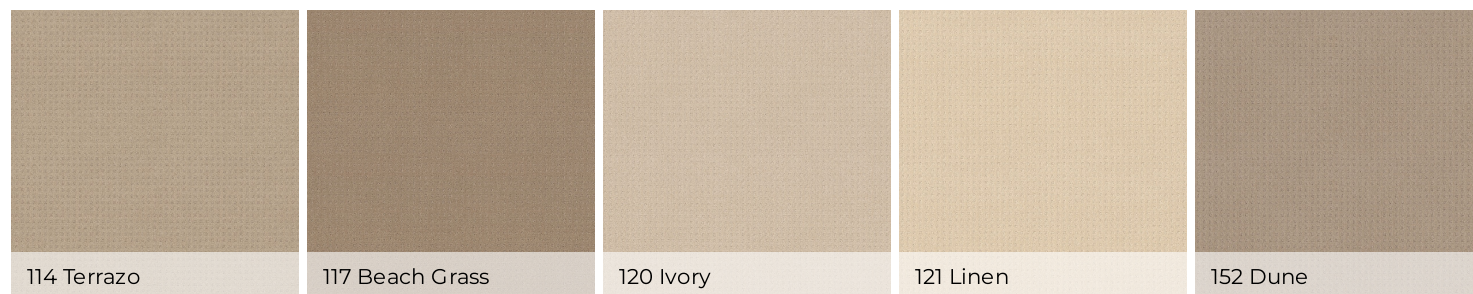

CARPET

Town Square
Soft Surface - Shaw Floors

515 Still Gray

	US Units	Metric Units
Style Number	ZZ263	
Product Type	Soft Surface - Shaw Floors	
Description	Pattern	
Fiber	100% ANSO® High Performance Nylon	
Dye Method	Continuous Dyed	
Primary Backing	Polypropylene	
Secondary Backing	ClassicBac®	
Product Size	12 ft	3.66 m
Face Weight	29.3 oz/yd ²	993.4 g/m ²
Finished Pile Thickness	0.35 in	8.89 mm
Gauge	1/8 in	31.5 per 10 cm
Tufts	8.7 per in	34 per 10 cm
Density	3014 oz/yd ³	0.112 g/cm ³
Twist Information	5.79	
Number of Colors	24	
Pattern Repeat	1 in W X 0.75 in L	2.54 cm W X 1.91 cm L
Pill Test	Pass	
FHA Data UM44D		
Certification Number	52892	
Type	I	
Class	1	
Texture	F	
Durability Rating	4.00	
Total Recycled Content	0% (Pre-Consumer 0% Post-Consumer 0%)	
Warranty	Shaw 20 Year Warranty With Stairs	
Maintenance	Carpet Care & Maintenance Guide	
Environmental	Environmental Product Declaration (EPD) CRI® Green Label Plus (GLP8878)	

Features

The subtle square tone-on-tone pattern of Town Square gives a nice modern grid styling. The design is softened with cut and loop construction, which gives the look and feel of comfort. Choose from an array of 24 neutral tones that will instill both sophistication and coziness into any space.

Colors

				
154 Spanish Sand	174 Sierra Hills	212 Cornflower	214 Magic	423 Soft Sky
				
446 Tidal	458 Marina	511 Ash Mist	515 Still Gray	541 Silver Fox
				
545 Pebble Beach	552 Bit Of Gray	553 Koala	558 Pewter	573 Potting Soil
				
575 Riverbank	752 Barista	754 Shitake	756 Smokestack	