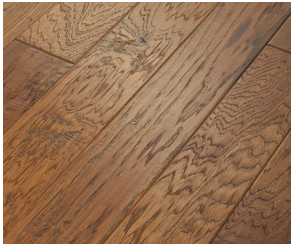

# WYNFIELD HICKORY 5

Engineered

941 Weathered Saddle

## Features

Wynfield Hickory 5" warms rooms with its rich grain and hand-scraped texture. Hickory has inherent strength and durability which make this a fantastic flooring choice.

MADE IN THE USA

## Colors

879 Warm Sunset

941 Weathered Saddle