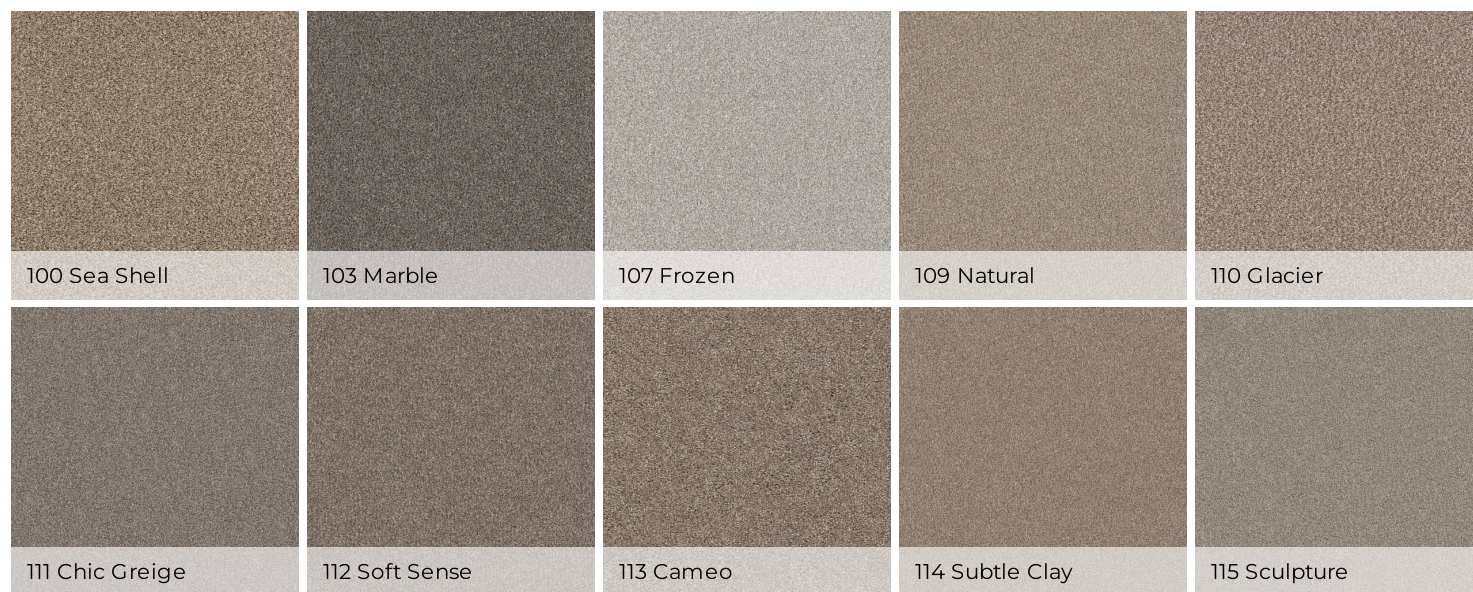

CARPET

Yes You Can | 15'

Soft Surface - Shaw Floors

403 Sea Ice

	US Units	Metric Units
Style Number	5E571	
Product Type	Soft Surface - Shaw Floors	
Collection	Pet Perfect	
Description	Textured Cut Pile	
Fiber	100% ANSO® High Performance PET	
Secondary Backing	SoftBac®	
Product Size	15 ft	4.57 m
Face Weight	43.9 oz/yd ²	1488.5 g/m ²
Finished Pile Thickness	0.73 in	18.54 mm
Gauge	5/32 in	25.2 per 10 cm
Tufts	10.4 per in	41 per 10 cm
Density	2165 oz/yd ³	0.08 g/cm ³
Twist Information	NaN	
Number of Colors	24	
Durability Rating	0.00	
Total Recycled Content	29.01% (Pre-Consumer 0% Post-Consumer 29.01%)	
Warranty	Pet Perfect 20 Year Limited Residential Broadloom Carpet Warranty	
Maintenance	Carpet Care & Maintenance Guide	
Environmental	Environmental Product Declaration (EPD) CRI® Green Label Plus (GLP9970)	

Colors

				
116 Warm Light	207 Honeycomb	300 Rerooted Nature	402 Refined	403 Sea Ice
				
500 Alaskan Air	501 Ashes	502 Shadow	508 Rock Crystal	509 Vintage
				
700 Worn Path	705 Mission Ridge	706 Cafe Noir	708 Urban Rustic	