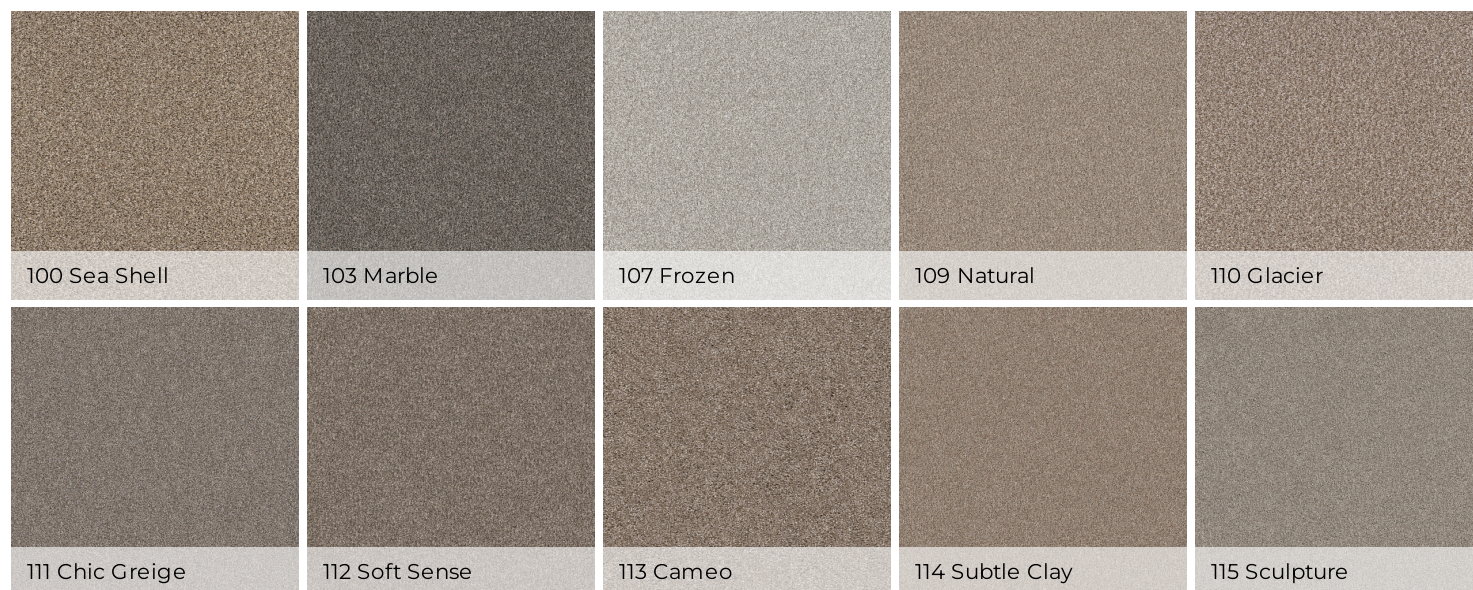

CARPET

Yes You Can II 12'
Soft Surface - Shaw Floors

509 Vintage

	US Units	Metric Units
Style Number	5E569	
Product Type	Soft Surface - Shaw Floors	
Collection	Pet Perfect	
Description	Textured Cut Pile	
Fiber	100% ANSO® High Performance PET	
Dye Method	Solution Dyed	
Primary Backing	Polypropylene	
Secondary Backing	SoftBac®	
Product Size	12 ft	3.66 m
Face Weight	58.5 oz/yd ²	1983.5 g/m ²
Gauge	5/32 in	25.2 per 10 cm
Tufts	12.0 per in	47 per 10 cm
Twist Information	0	
Number of Colors	24	
Durability Rating	0.00	
Total Recycled Content	32.05% (Pre-Consumer 0% Post-Consumer 32.05%)	
Warranty	Shaw 20 Year Warranty With Stairs	
Maintenance	Carpet Care & Maintenance Guide	
Environmental	Environmental Product Declaration (EPD) CRI® Green Label Plus (GLP9970)	

Colors

				
116 Warm Light	207 Honeycomb	300 Rerooted Nature	402 Refined	403 Sea Ice
				
500 Alaskan Air	501 Ashes	502 Shadow	508 Rock Crystal	509 Vintage
				
700 Worn Path	705 Mission Ridge	706 Cafe Noir	708 Urban Rustic	