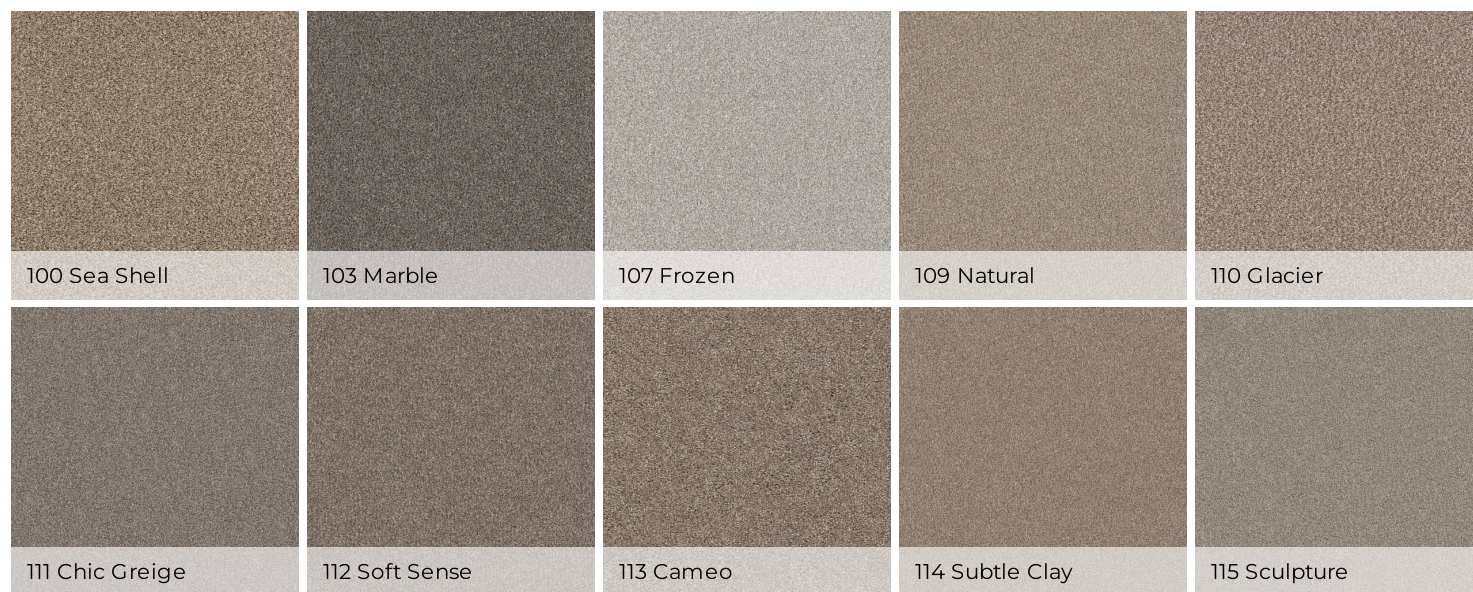

# CARPET

## Yes You Can II 15'

Soft Surface - Shaw Floors

403 Sea Ice

	US Units	Metric Units
<b>Style Number</b>	<b>5E572</b>	
<b>Product Type</b>	Soft Surface - Shaw Floors	
<b>Collection</b>	Pet Perfect	
<b>Description</b>	Textured Cut Pile	
<b>Fiber</b>	100% ANSO® High Performance PET	
<b>Secondary Backing</b>	SoftBac®	
<b>Product Size</b>	15 ft	4.57 m
<b>Face Weight</b>	58.5 oz/yd <sup>2</sup>	1983.5 g/m <sup>2</sup>
<b>Finished Pile Thickness</b>	0.82 in	20.83 mm
<b>Gauge</b>	5/32 in	25.2 per 10 cm
<b>Tufts</b>	12.0 per in	47 per 10 cm
<b>Density</b>	2568 oz/yd <sup>3</sup>	0.095 g/cm <sup>3</sup>
<b>Twist Information</b>	NaN	
<b>Number of Colors</b>	24	
<b>Durability Rating</b>	0.00	
<b>Total Recycled Content</b>	32.38% (Pre-Consumer 0%   Post-Consumer 32.38%)	
<b>Warranty</b>	Shaw 20 Year Warranty With Stairs	
<b>Maintenance</b>	<a href="#">Carpet Care &amp; Maintenance Guide</a>	
<b>Environmental</b>	<a href="#">Environmental Product Declaration (EPD)</a> <a href="#">CRI® Green Label Plus (GLP9970)</a>	

## Colors

				
116 Warm Light	207 Honeycomb	300 Rerooted Nature	402 Refined	403 Sea Ice
				
500 Alaskan Air	501 Ashes	502 Shadow	508 Rock Crystal	509 Vintage
				
700 Worn Path	705 Mission Ridge	706 Cafe Noir	708 Urban Rustic	