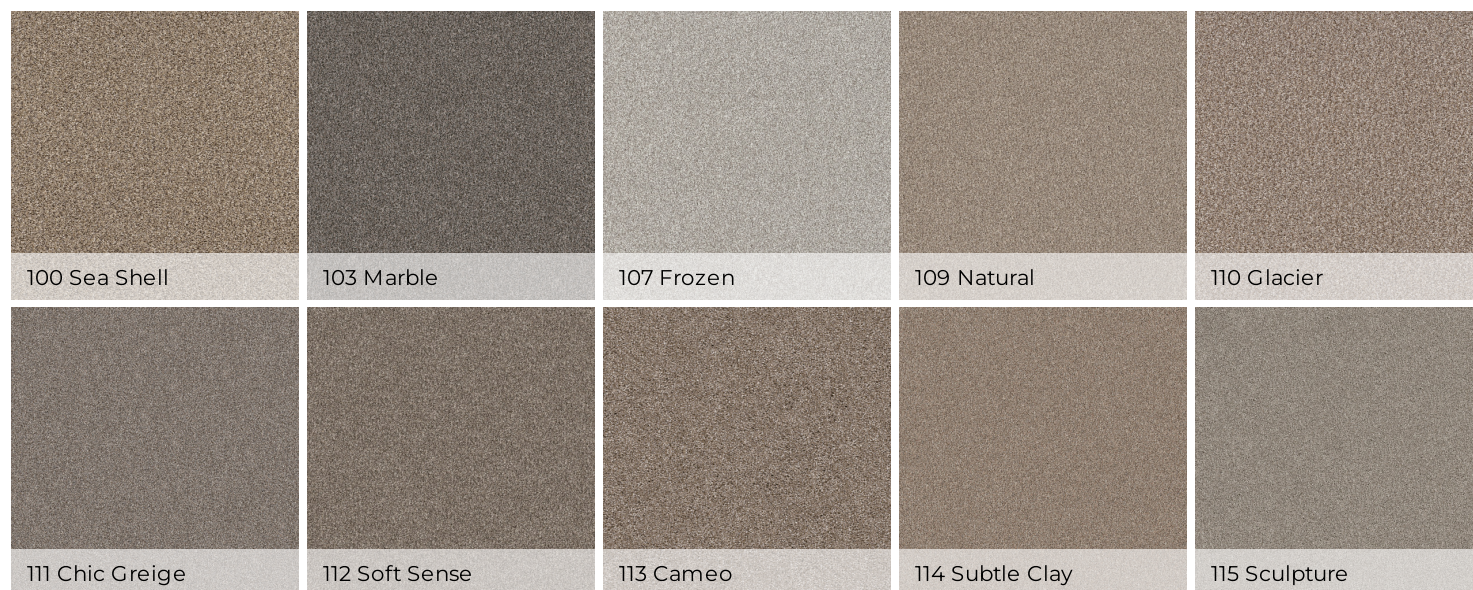

CARPET

Yes You Can III 12'

Soft Surface - Shaw Floors

403 Sea Ice

	US Units	Metric Units
Style Number	5E570	
Product Type	Soft Surface - Shaw Floors	
Collection	Pet Perfect	
Description	Textured Cut Pile	
Fiber	100% ANSO® High Performance PET	
Dye Method	Solution Dyed	
Primary Backing	Polypropylene	
Secondary Backing	SoftBac®	
Product Size	12 ft	3.66 m
Face Weight	68.3 oz/yd ²	2315.8 g/m ²
Gauge	5/32 in	25.2 per 10 cm
Tufts	11.8 per in	46 per 10 cm
Twist Information	NaN	
Number of Colors	24	
Pill Test	Pass	
Durability Rating	4.25	
Total Recycled Content	33.80% (Pre-Consumer 0% Post-Consumer 33.80%)	
Warranty	Shaw 20 Year Warranty With Stairs	
Maintenance	Carpet Care & Maintenance Guide	
Environmental	Environmental Product Declaration (EPD) CRI® Green Label Plus (GLP9970)	

Colors

				
116 Warm Light	207 Honeycomb	300 Rerooted Nature	402 Refined	403 Sea Ice
				
500 Alaskan Air	501 Ashes	502 Shadow	508 Rock Crystal	509 Vintage
				
700 Worn Path	705 Mission Ridge	706 Cafe Noir	708 Urban Rustic	