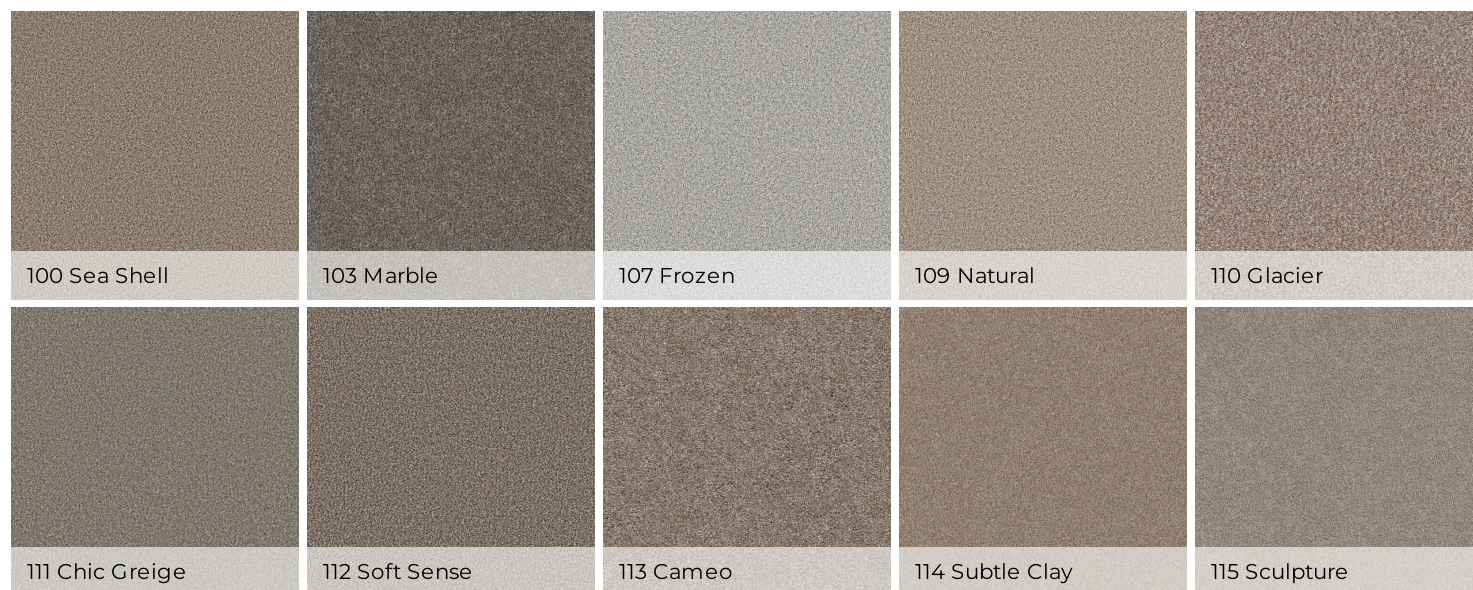

CARPET

Yes You Can | 12'

Soft Surface - Shaw Floors

403 Sea Ice

| | US Units | Metric Units |
|-------------------------------|--|-------------------------|
| Style Number | 5E568 | |
| Product Type | Soft Surface - Shaw Floors | |
| Collection | Pet Perfect | |
| Description | Textured Cut Pile | |
| Fiber | 100% ANSO® High Performance PET | |
| Dye Method | Solution Dyed | |
| Primary Backing | Polypropylene | |
| Secondary Backing | SoftBac® | |
| Product Size | 12 ft | 3.66 m |
| Face Weight | 43.9 oz/yd ² | 1488.5 g/m ² |
| Gauge | 5/32 in | 25.2 per 10 cm |
| Tufts | 10.4 per in | 41 per 10 cm |
| Twist Information | 0 | |
| Number of Colors | 24 | |
| Durability Rating | 0.00 | |
| Total Recycled Content | 28.63% (Pre-Consumer 0% Post-Consumer 28.63%) | |
| Warranty | Pet Perfect 20 Year Limited Residential Broadloom Carpet Warranty | |
| Maintenance | Carpet Care & Maintenance Guide | |
| Environmental | Environmental Product Declaration (EPD) CRI® Green Label Plus (GLP9970) | |

Colors

| | | | | |
|---|--|--|---|---|
|  |  |  |  |  |
| 116 Warm Light | 207 Honeycomb | 300 Rerooted Nature | 402 Refined | 403 Sea Ice |
|  |  |  |  |  |
| 500 Alaskan Air | 501 Ashes | 502 Shadow | 508 Rock Crystal | 509 Vintage |
|  |  |  |  | |
| 700 Worn Path | 705 Mission Ridge | 706 Cafe Noir | 708 Urban Rustic | |