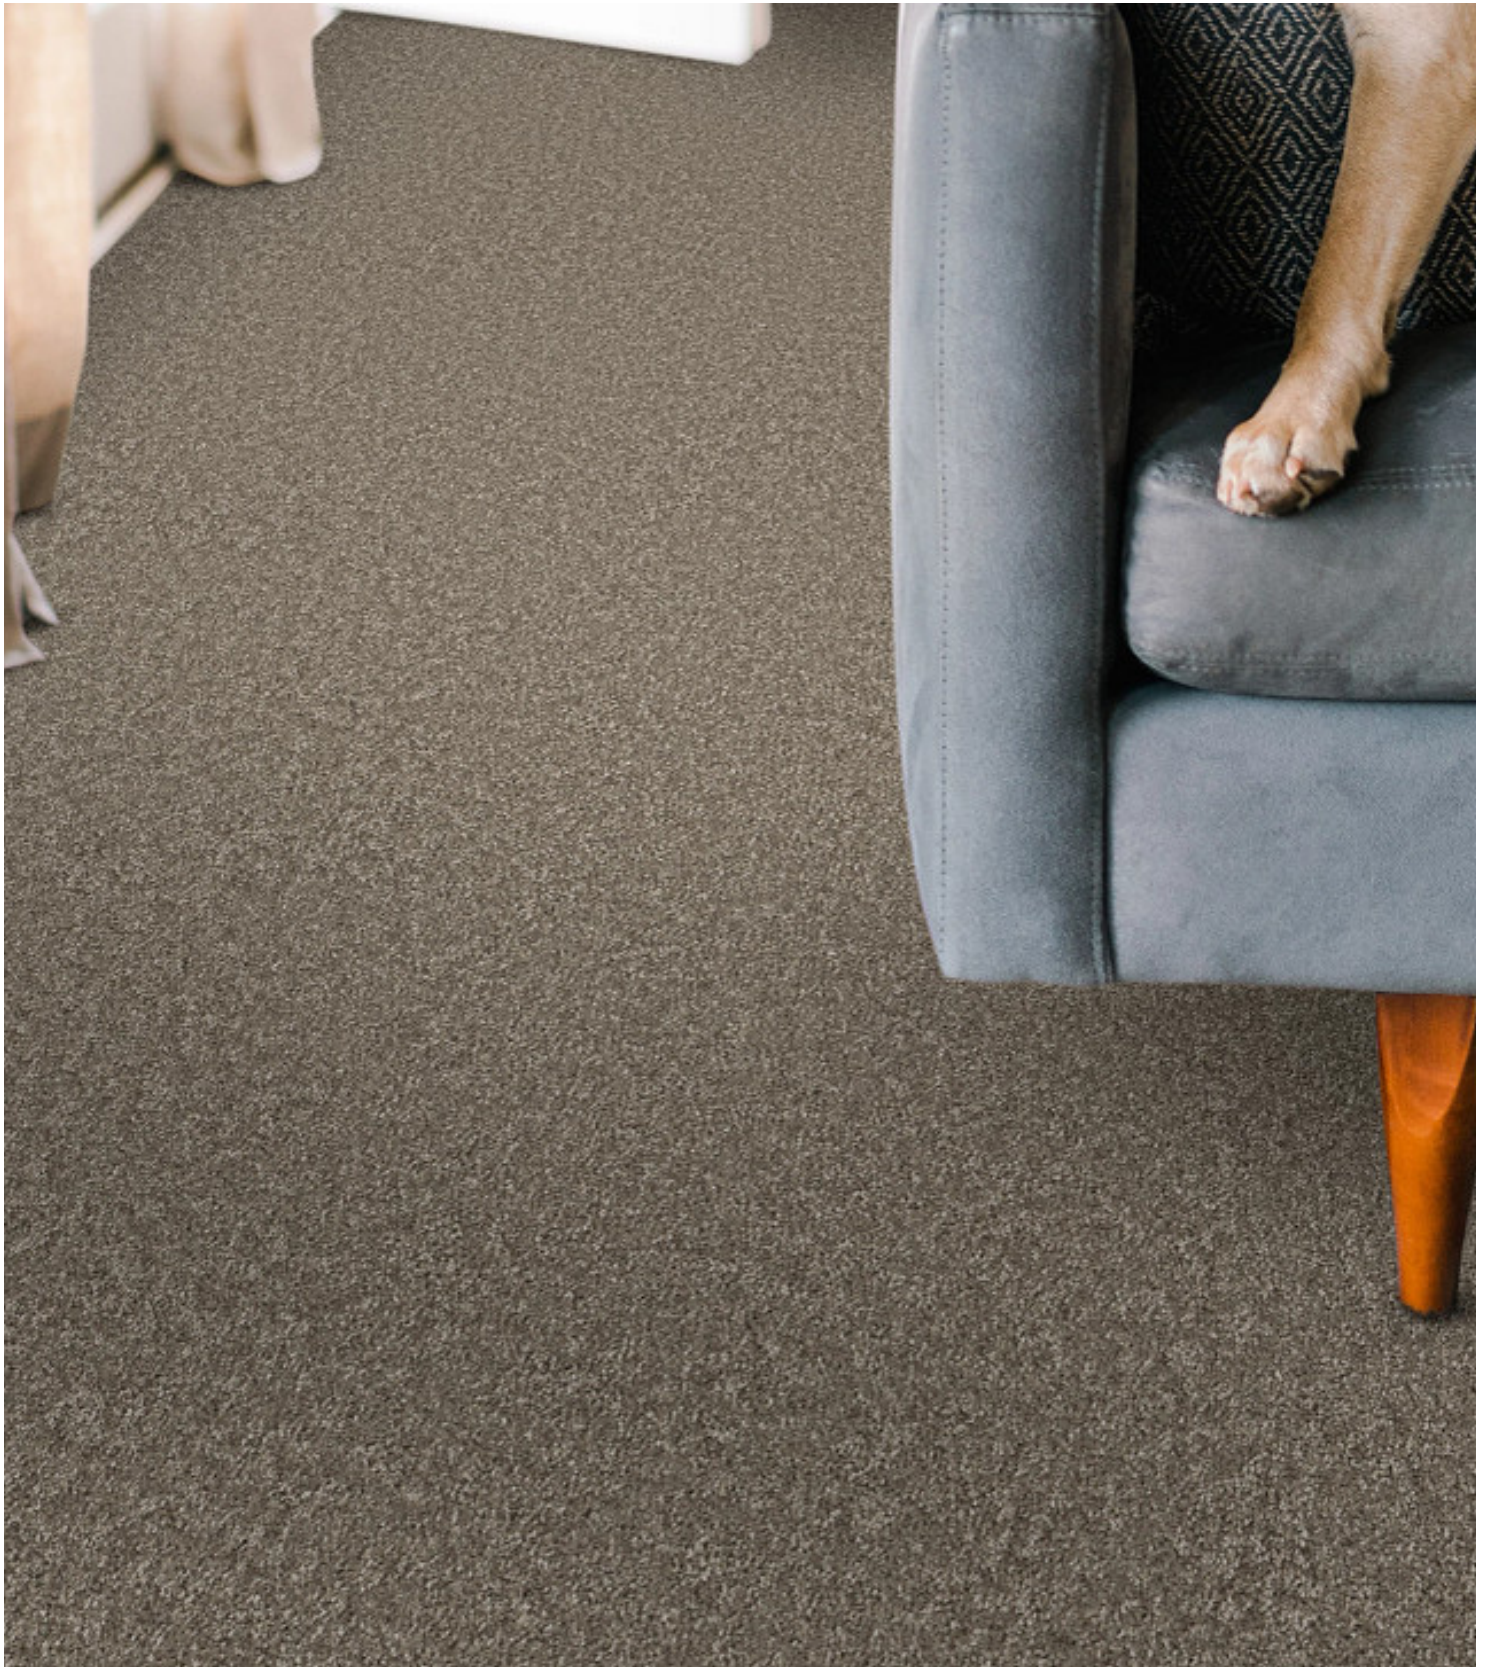

CARPET

You Got This!
Soft Surface - Shaw Floors

750 Cobblestone

	US Units	Metric Units
Style Number	5E560	
Product Type	Soft Surface - Shaw Floors	
Collection	Pet Perfect	
Description	Textured Cut Pile	
Fiber	100% ANSO® High Performance PET	
Dye Method	Continuous Dyed	
Primary Backing	Polypropylene	
Secondary Backing	SoftBac®	
Product Size	12 ft	3.66 m
Face Weight	43.9 oz/yd ²	1488.5 g/m ²
Finished Pile Thickness	0.5 in	12.7 mm
Gauge	5/32 in	25.2 per 10 cm
Tufts	7.2 per in	28 per 10 cm
Density	3161 oz/yd ³	0.117 g/cm ³
Twist Information	6.0	
Number of Colors	24	
Pill Test	Pass	
Durability Rating	3.50	
Total Recycled Content	28.37% (Pre-Consumer 0% Post-Consumer 28.37%)	
Warranty	Pet Perfect 20 Year Limited Residential Broadloom Carpet Warranty	
Maintenance	Carpet Care & Maintenance Guide	
Environmental	Environmental Product Declaration (EPD) CRI® Green Label Plus (GLP8078)	

Colors

				
107 Frozen	109 Natural	111 Chic Greige	113 Cameo	114 Subtle Clay
				
115 Sculpture	116 Warm Light	150 Snowfall	155 Whitecap	300 Rerooted Nature

				
353 Frosted Leaf	402 Refined	403 Sea Ice	453 Serene Blue	454 Reflection
				
501 Ashes	502 Shadow	508 Rock Crystal	509 Vintage	550 Lilac Gray
				
700 Worn Path	705 Mission Ridge	708 Urban Rustic	750 Cobblestone	