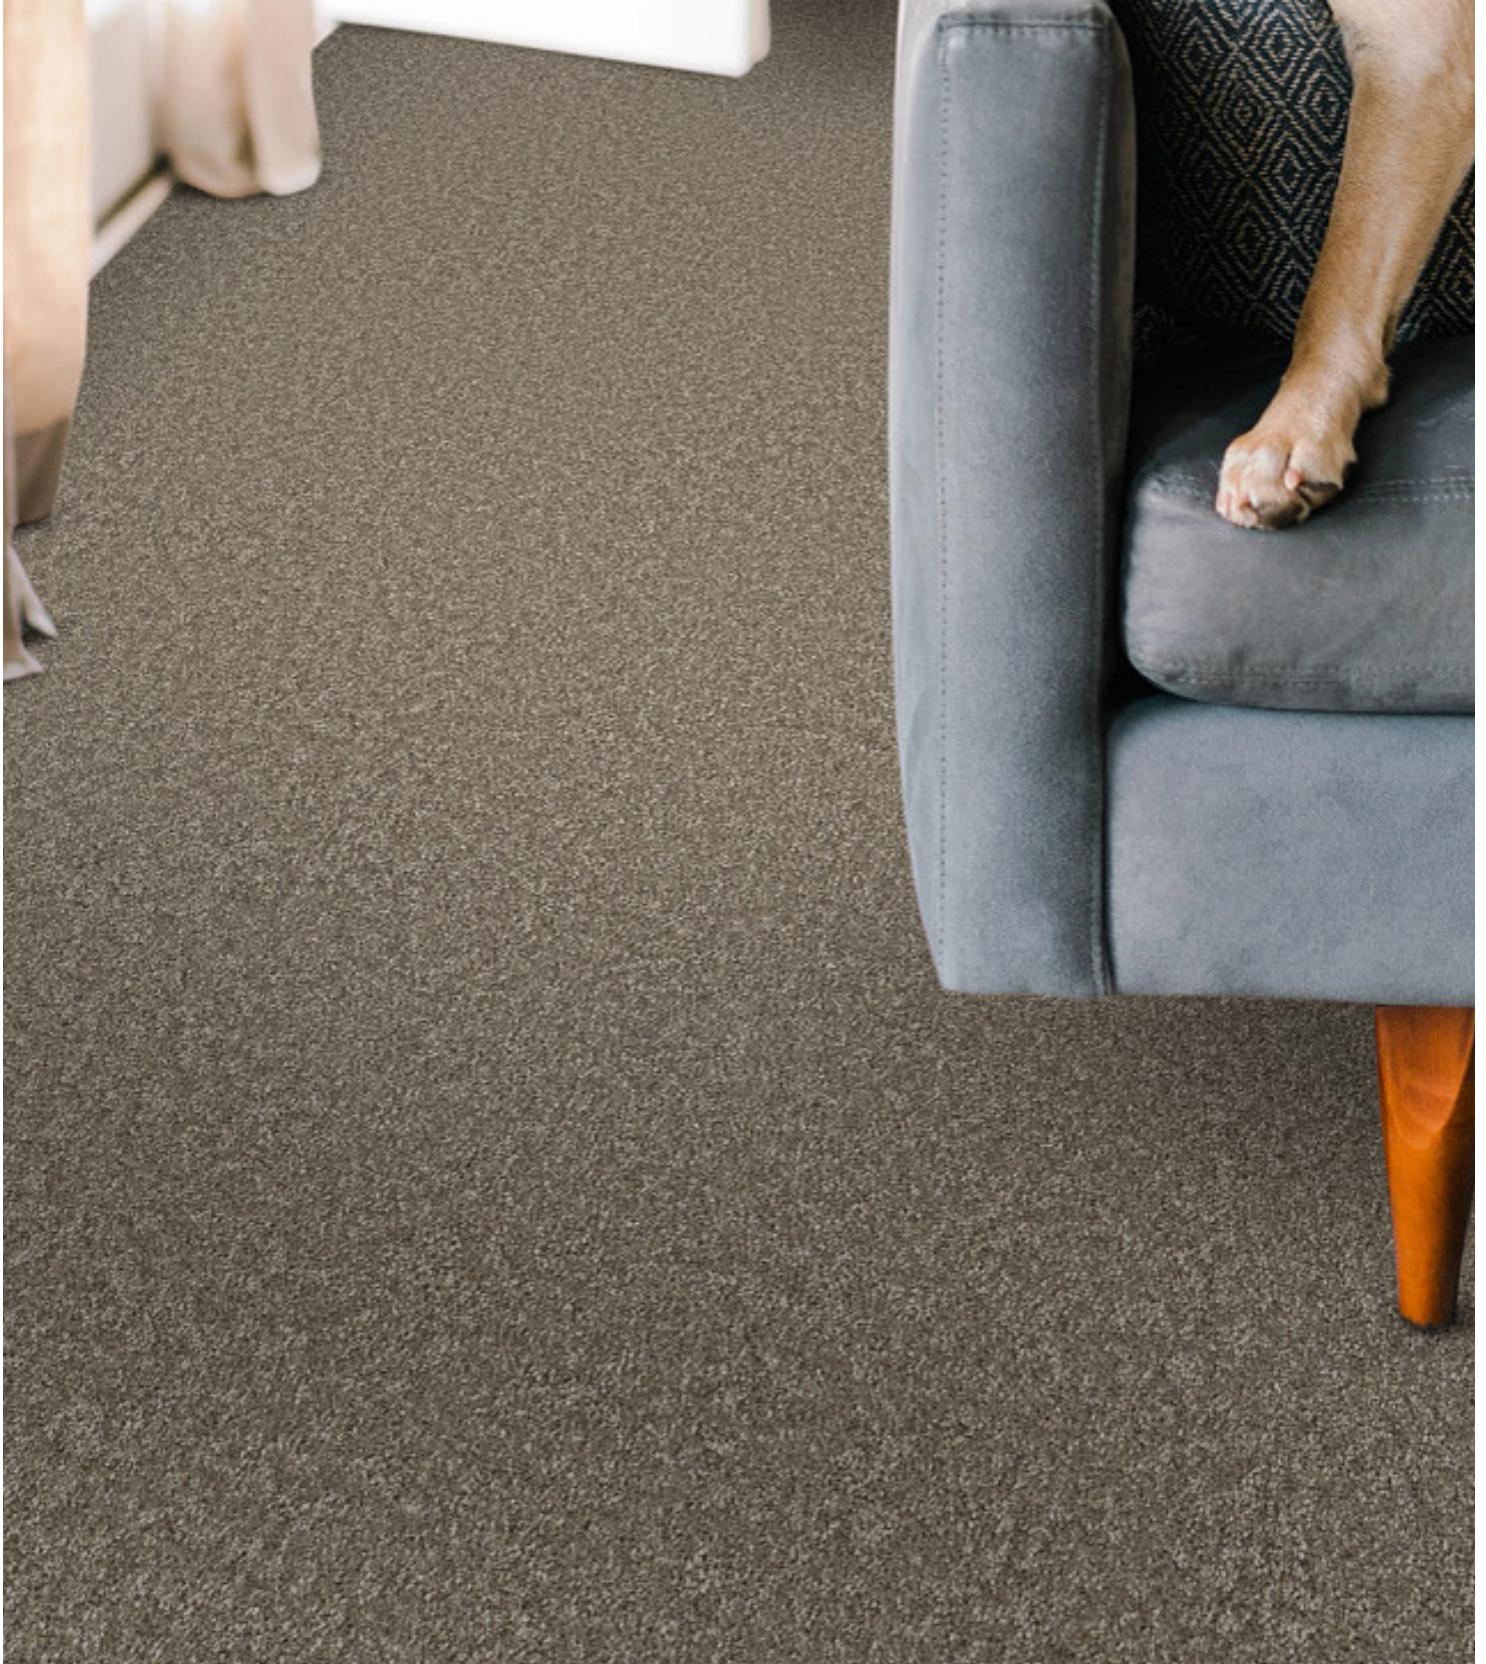

CARPET

You Got This II
Soft Surface - Shaw Floors

750 Cobblestone

	US Units	Metric Units
Style Number	5E561	
Product Type	Soft Surface - Shaw Floors	
Collection	Pet Perfect	
Description	Textured Cut Pile	
Fiber	100% ANSO® High Performance PET	
Dye Method	Continuous Dyed	
Primary Backing	Polypropylene	
Secondary Backing	SoftBac®	
Product Size	12 ft	3.66 m
Face Weight	58.5 oz/yd ²	1983.5 g/m ²
Finished Pile Thickness	0.63 in	16 mm
Gauge	5/32 in	25.2 per 10 cm
Tufts	8.4 per in	33 per 10 cm
Density	3343 oz/yd ³	0.124 g/cm ³
Twist Information	6.0	
Number of Colors	24	
Pill Test	Pass	
Durability Rating	3.75	
Total Recycled Content	31.81% (Pre-Consumer 0% Post-Consumer 31.81%)	
Warranty	Shaw 20 Year Warranty With Stairs	
Maintenance	Carpet Care & Maintenance Guide	
Environmental	Environmental Product Declaration (EPD) CRI® Green Label Plus (GLP8078)	

Colors

				
107 Frozen	109 Natural	111 Chic Greige	113 Cameo	114 Subtle Clay
				
115 Sculpture	116 Warm Light	150 Snowfall	155 Whitecap	300 Rerooted Nature

				
353 Frosted Leaf	402 Refined	403 Sea Ice	453 Serene Blue	454 Reflection
				
501 Ashes	502 Shadow	508 Rock Crystal	509 Vintage	550 Lilac Gray
				
700 Worn Path	705 Mission Ridge	708 Urban Rustic	750 Cobblestone	