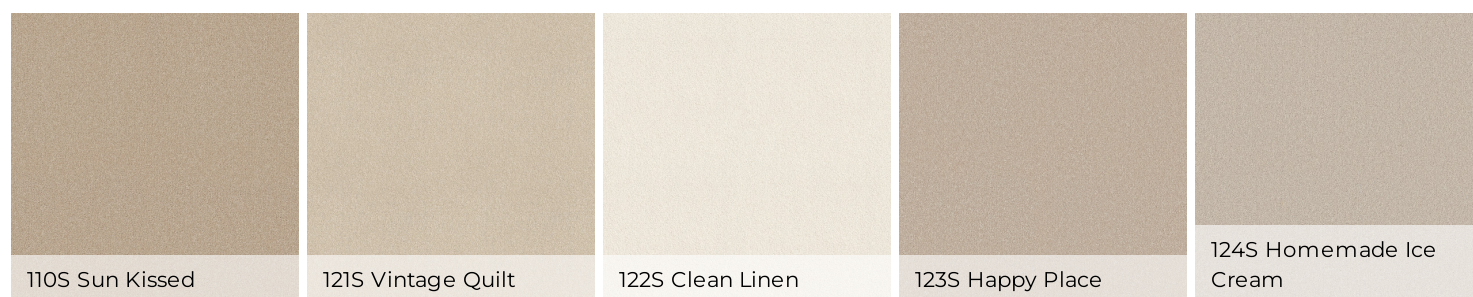

US Units	Metric Units
Style Number	5E747	
Product Type	Soft Surface - Shaw Floors	
Description	Texture	
Fiber	100% ANSO® High Performance Nylon	
Dye Method	Continuous Dyed	
Primary Backing	Polypropylene	
Secondary Backing	SoftBac®	
Product Size	12 ft	3.66 m
Face Weight	55.6 oz/yd²	1885.2 g/m²
Finished Pile Thickness	0.45 in	11.43 mm
Gauge	5/32 in	25.2 per 10 cm
Tufts	9.8 per in	39 per 10 cm
Density	4480 oz/yd³	0.166 g/cm³
Twist Information	6.35	
Number of Colors	28	
Pill Test	Pass	
FHA Data UM44D		
Certification Number	53252	
Type	I	
Class	1&2	
Texture	B	
Durability Rating	3.50	
Total Recycled Content	0% (Pre-Consumer 0% | Post-Consumer 0%)	
Warranty	Shaw 20 Year Warranty With Stairs	
Maintenance	Carpet Care & Maintenance Guide	
Environmental	Environmental Product Declaration (EPD) CRI® Green Label Plus (GLP8878)	

Colors