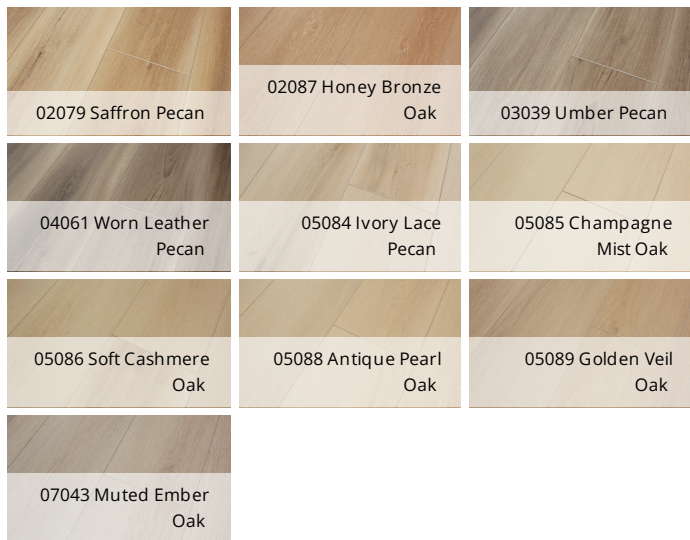

**COREtec**<sup>®</sup>  
the Original

02079 Saffron Pecan

*City Roots*

07043 Muted Ember Oak

<b>STYLE NUMBER</b>	125CT
<b>CONSTRUCTION</b>	Waterproof Foamed Core
<b>EDGE PROFILE</b>	Enhanced Painted Bevel
<b>NOMINAL DIMENSIONS</b>	9" wide, 72" long
<b>ACTUAL PRODUCT WIDTH</b>	8.98"   23 cm
<b>ACTUAL PRODUCT LENGTH</b>	72.05"   183 cm
<b>WEAR LAYER THICKNESS</b>	22 mil (0.022")   0.55 mm
<b>OVERALL PRODUCT THICKNESS</b>	0.314"   8 mm
<b>CORE THICKNESS</b>	0.256"   6.5 mm
<b>ATTACHED UNDERLAYMENT</b>	Attached Cork
<b>ATTACHED UNDERLAYMENT THICKNESS</b>	0.059"   1.5 mm
<b>INSTALLATION METHODS</b>	Floating or Direct Glue
<b>INSTALLATION GRADE</b>	All Levels of the Home
<b>PROFILE</b>	Angle/Tap
<b>RESIDENTIAL WARRANTY</b>	Resid Resil Ltd Wty Df Wr Wp Ptp
<b>COMMERCIAL WARRANTY</b>	USF 10 Year Medium Commercial
<b>AREA PER BOX</b>	26.94 sq ft   2.5 sq m
<b>PIECES PER BOX</b>	6 pcs
<b>WEIGHT PER BOX</b>	46.3 lbs   21 kg
<b>BOXES PER PALLET</b>	40 boxes