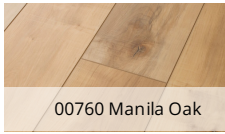

COREtec[®]
the Original

00757 Marianas Oak

Domain

A 4-sided painted bevel adds depth and realism. Domain is backed by the patented COREtec Waterproof Foamed Core technology and attached cork underlayment which means added warmth and comfort underfoot as well as sound reduction.

08006 Miles Oak

00757 Marianas Oak

00760 Manila Oak

00761 Calypso Oak

00771 Aurora Oak

00772 Pasadena Oak

04036 Bay Oak

Color Variation: V2 - Slight

05033 Jerome Oak

08006 Miles Oak

Color Variation: V2 - Slight

Color Variation: V2 - Slight

STYLE NUMBER	012CT
CONSTRUCTION	Waterproof Foamed Core
EDGE PROFILE	Enhanced Painted Bevel
NOMINAL DIMENSIONS	7" wide, 48" long
ACTUAL PRODUCT WIDTH	7.09" 18 cm
ACTUAL PRODUCT LENGTH	48.03" 122 cm
WEAR LAYER THICKNESS	20 mil (0.02") 0.5 mm
OVERALL PRODUCT THICKNESS	0.314" 8 mm
CORE THICKNESS	0.256" 6.5 mm
ATTACHED UNDERLAYMENT	Attached Cork
ATTACHED UNDERLAYMENT THICKNESS	0.059" 1.5 mm
FINISH	UV Acrylic
INSTALLATION METHODS	Floating or Direct Glue
INSTALLATION GRADE	All Levels of the Home
PROFILE	Angle/Tap
RESIDENTIAL WARRANTY	USF Lifetime
COMMERCIAL WARRANTY	Resid Resil Ltd Wty Df Wr Wp Ptp
AREA PER BOX	USF 10 Year Medium Commercial
PIECES PER BOX	23.64 sq ft 2.19 sq m
WEIGHT PER BOX	10 pcs
BOXES PER PALLET	39.68 lbs 17.99 kg
	35 boxes