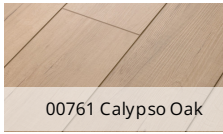

COREtec[®]
the Original

00757 Marianas Oak

Domain

A 4-sided painted bevel adds depth and realism. Domain is backed by the patented COREtec Waterproof Foamed Core technology and attached cork underlayment which means added warmth and comfort underfoot as well as sound reduction.

08006 Miles Oak

00757 Marianas Oak

00760 Manila Oak

00761 Calypso Oak

00771 Aurora Oak

00772 Pasadena Oak

04036 Bay Oak

Color Variation: V2 - Slight

05033 Jerome Oak

08006 Miles Oak

Color Variation: V2 - Slight

Color Variation: V2 - Slight

STYLE NUMBER	012CT
CONSTRUCTION	Waterproof Foamed Core
EDGE PROFILE	Enhanced Painted Bevel
NOMINAL DIMENSIONS	7" wide, 48" long
ACTUAL PRODUCT WIDTH	7.09" 18 cm
ACTUAL PRODUCT LENGTH	48.03" 122 cm
WEAR LAYER THICKNESS	20 mil (0.02") 0.5 mm
OVERALL PRODUCT THICKNESS	0.314" 8 mm
CORE THICKNESS	0.256" 6.5 mm
ATTACHED UNDERLAYMENT	Attached Cork
ATTACHED UNDERLAYMENT THICKNESS	0.059" 1.5 mm
FINISH	UV Acrylic
INSTALLATION METHODS	Floating or Direct Glue
INSTALLATION GRADE	All Levels of the Home
PROFILE	Angle/Tap
RESIDENTIAL WARRANTY	USF Lifetime
COMMERCIAL WARRANTY	Resid Resil Ltd Wty Df Wr Wp Ptp
AREA PER BOX	USF 10 Year Medium Commercial
PIECES PER BOX	23.64 sq ft 2.19 sq m
WEIGHT PER BOX	10 pcs
BOXES PER PALLET	39.68 lbs 17.99 kg
	35 boxes