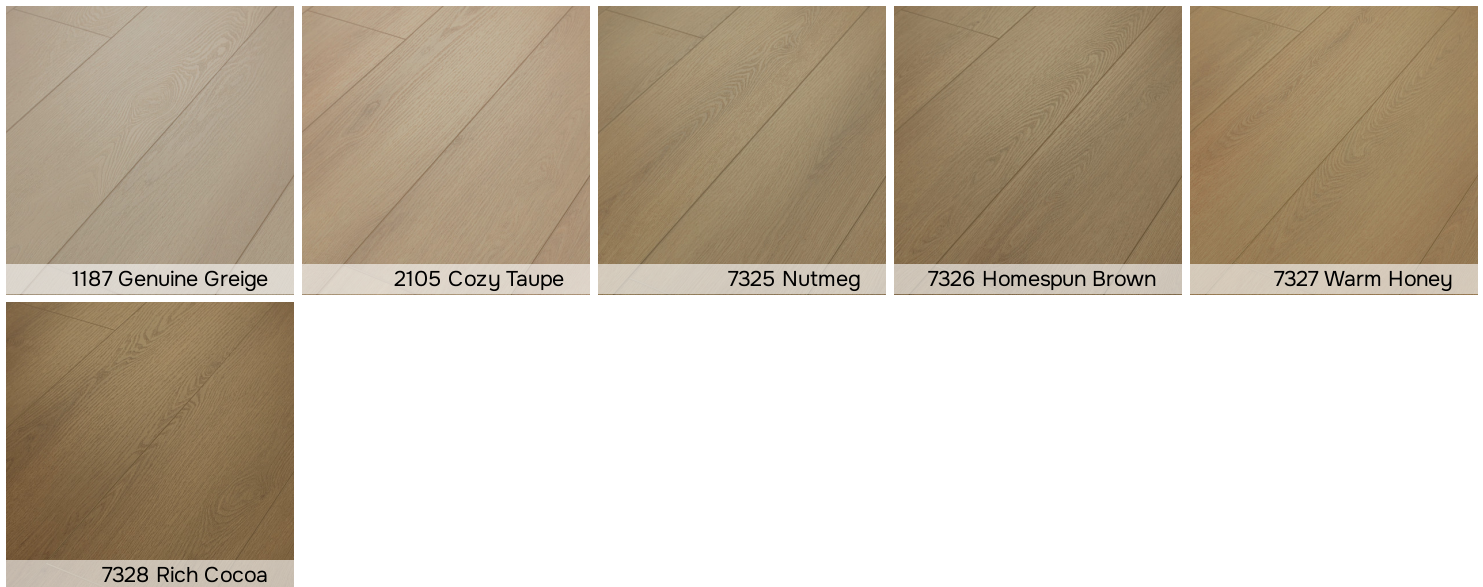

US Units	Metric Units
Style Number	VE489	
Construction	WPC	
Profile	Fold-N-Tap	
Size	9" x 60"	22.86 cm x 152.4 cm
Overall Thickness	0.276"	7 mm
Wear Layer Thickness	20 mil (0.02")	0.5 mm
Attached Underlayment	Attached Pad	
Attached Underlayment Thickness	0.059"	1.5 mm
Finish	ScuffResist	
Edge Description	Accent Bevel	
Area per Carton	30.18 sq ft	2.8 sq m
Area per Pallet	1810.8 sq ft	168.23 sq m
Installation Methods	Floating	
Installation Grade	All Levels of the Home	
Residential Warranty	Lifetime Residential Resilient Limited Warranty - Defects, Wear, Waterproof, Petproof	
Commercial Warranty	10 Year Light Commercial	
Installation	Floorte and Floorte™Plus WPC Installation	

Colors