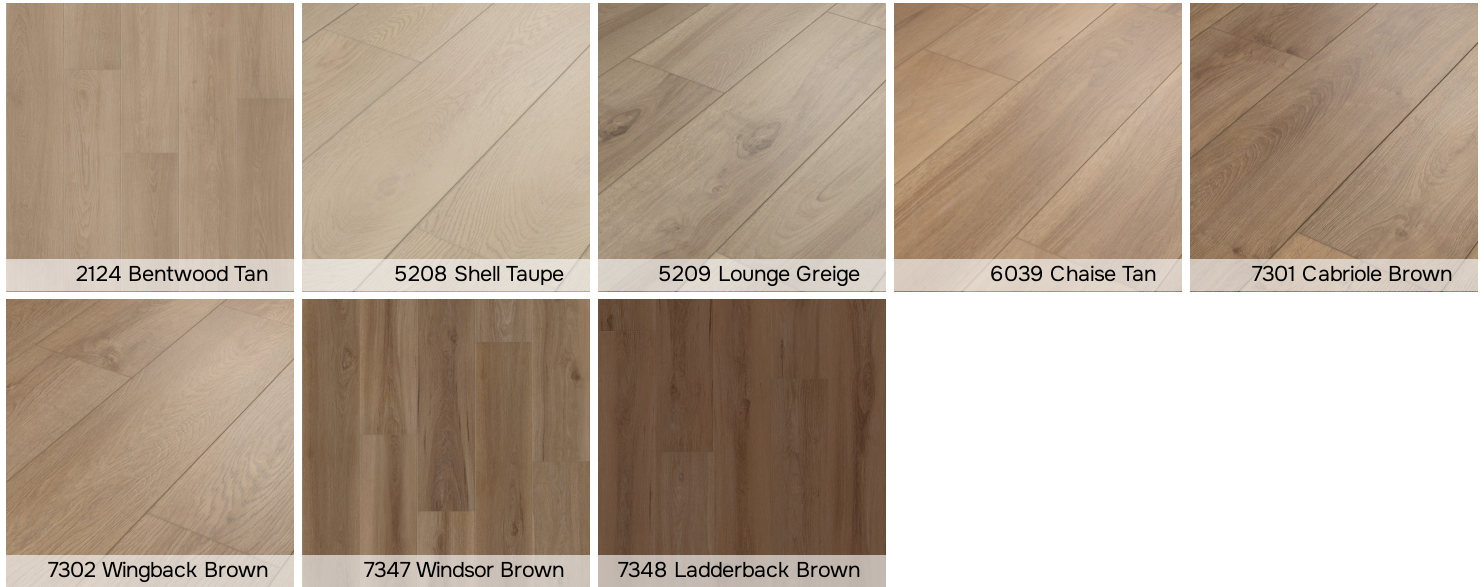

Coordinating Trim

BT7HB | 94"

TM7HB | 94"

RD7HB | 94"

QTRHB | 94"

FS6HB | 94"

*Packaged with molding track