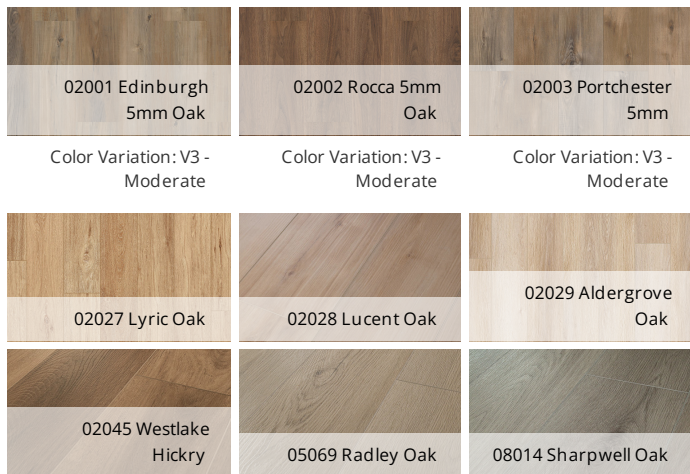

02001 Edinburgh 5mm Oak

Revered

Enhanced painted bevels ensure an ultra-realistic wood look. Revered is available in 5 on-trend colors that are sure to satisfy a wide range of design needs. 7" wide by 48" long, each rigid core plank is constructed with the patented COREtec Solid Polymer Core giving this flooring superior impact and dent resistance.

08014 Sharpwell Oak

| | |
|--|--|
| STYLE NUMBER | 492CT |
| CONSTRUCTION | Solid Polymer Core |
| EDGE PROFILE | Enhanced Painted Bevel |
| NOMINAL DIMENSIONS | 7" wide, 48" long |
| ACTUAL PRODUCT WIDTH | 7.2" 18 cm |
| ACTUAL PRODUCT LENGTH | 48.03" 122 cm |
| WEAR LAYER THICKNESS | 20 mil (0.02") 0.5 mm |
| OVERALL PRODUCT THICKNESS | 0.196" 5 mm |
| CORE THICKNESS | 0.157" 4 mm |
| ATTACHED UNDERLAYMENT | Attached Cork |
| ATTACHED UNDERLAYMENT THICKNESS | 0.039" 1 mm |
| FINISH | UV Acrylic |
| INSTALLATION METHODS | Floating or Direct Glue |
| INSTALLATION GRADE | All Levels of the Home |
| PROFILE | Angle/Tap |
| RESIDENTIAL WARRANTY | Coretec Lifetime Limited Resid Resil Ltd Wty Df Wr Wp Ptp |
| COMMERCIAL WARRANTY | USF 15 Year Heavy Commercial |
| AREA PER BOX | 28.84 sq ft 2.67 sq m |
| PIECES PER BOX | 12 pcs |
| WEIGHT PER BOX | 48.61 lbs 22.04 kg |
| BOXES PER PALLET | 50 boxes |