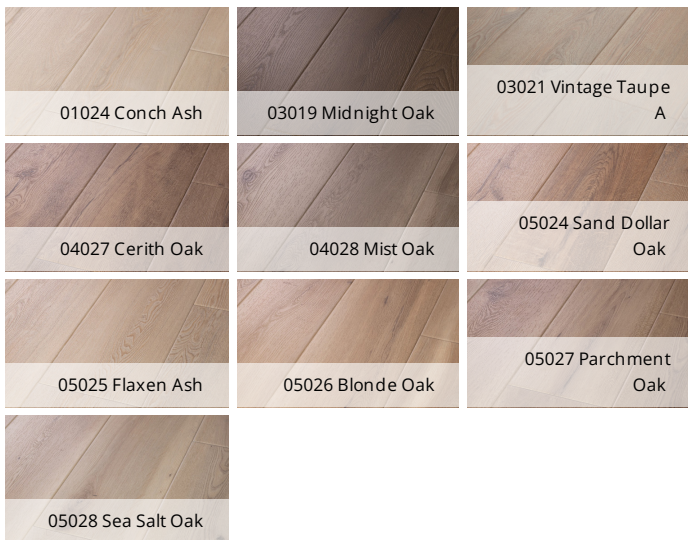

COREtec®
the Original

01024 Conch Ash

Temporal

Exceptionally durable and easy to clean, resilient vinyl flooring is a great choice for high-traffic areas. The COREtec 9"x72" elongated plank has chic sophistication with an integrated bevel for realism. It also offers our attached Soft Step pad which is warmer, quieter and softer underfoot made with recycled water bottles, good for the people and the planet. The embossed in register texture adds authenticity and only looks like hardwood.

05028 Sea Salt Oak

STYLE NUMBER	705CT
CONSTRUCTION	Waterproof Foamed Core
EDGE PROFILE	Enhanced Integrated Bevel
NOMINAL DIMENSIONS	9" wide, 72" long
ACTUAL PRODUCT WIDTH	8.85" 22 cm
ACTUAL PRODUCT LENGTH	72.05" 183 cm
WEAR LAYER THICKNESS	20 mil (0.02") 0.5 mm
OVERALL PRODUCT THICKNESS	0.393" 10 mm
CORE THICKNESS	0.256" 6.5 mm
ATTACHED UNDERLAYMENT	Attached Soft Step
ATTACHED UNDERLAYMENT THICKNESS	0.138" 3.5 mm
FINISH	UV Acrylic
INSTALLATION METHODS	Floating or Direct Glue
INSTALLATION GRADE	All Levels of the Home
PROFILE	Lock N Place Clips
RESIDENTIAL WARRANTY	USF Lifetime
AREA PER BOX	26.47 sq ft 2.45 sq m
PIECES PER BOX	6 pcs
WEIGHT PER BOX	45.57 lbs 20.67 kg
BOXES PER PALLET	52 boxes